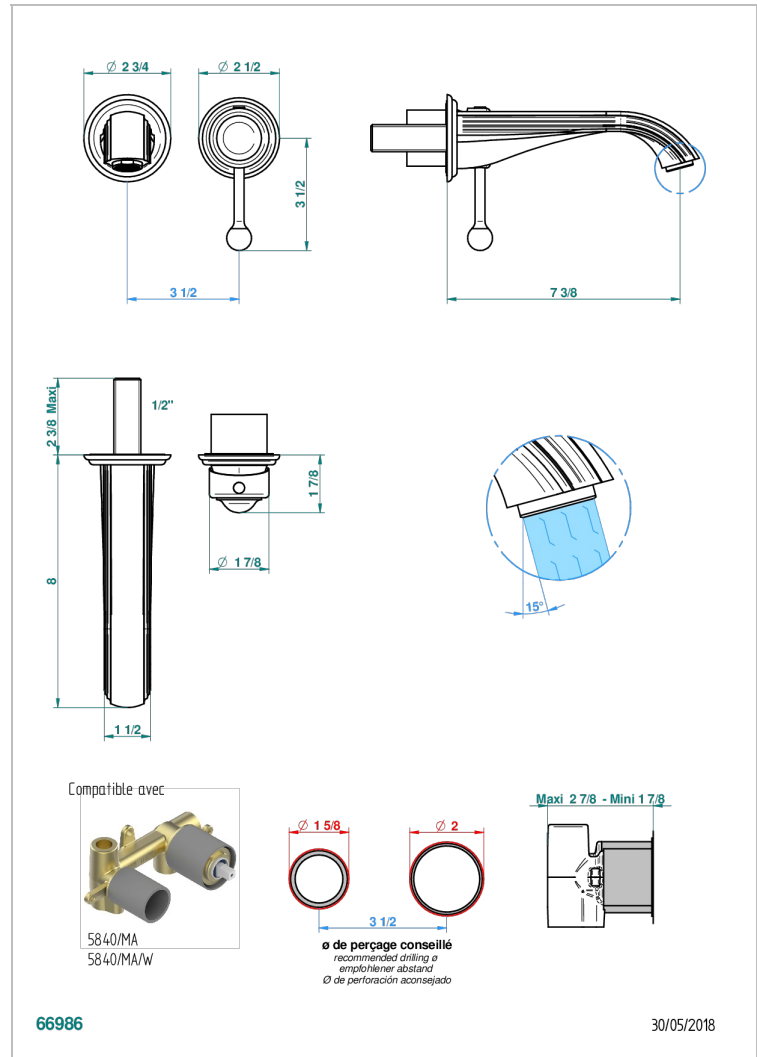

# SUN DRAGON

U5D-6541B

THG<sup>®</sup>  
PARIS

Trim only for Built-in basin mixer with spout (two x 1/2" inlets and one 1/2" outlet), without waste

## CARACTERÍSTICAS

- Sun Dragon
- Trim only for Built-in basin mixer with spout (two x 1/2" inlets and one 1/2" outlet), without waste

## PRODUCTOS RELACIONADOS

- Ref. G00-5840/MA Parte empotrada para mezclador mural con salida hembra 1/2