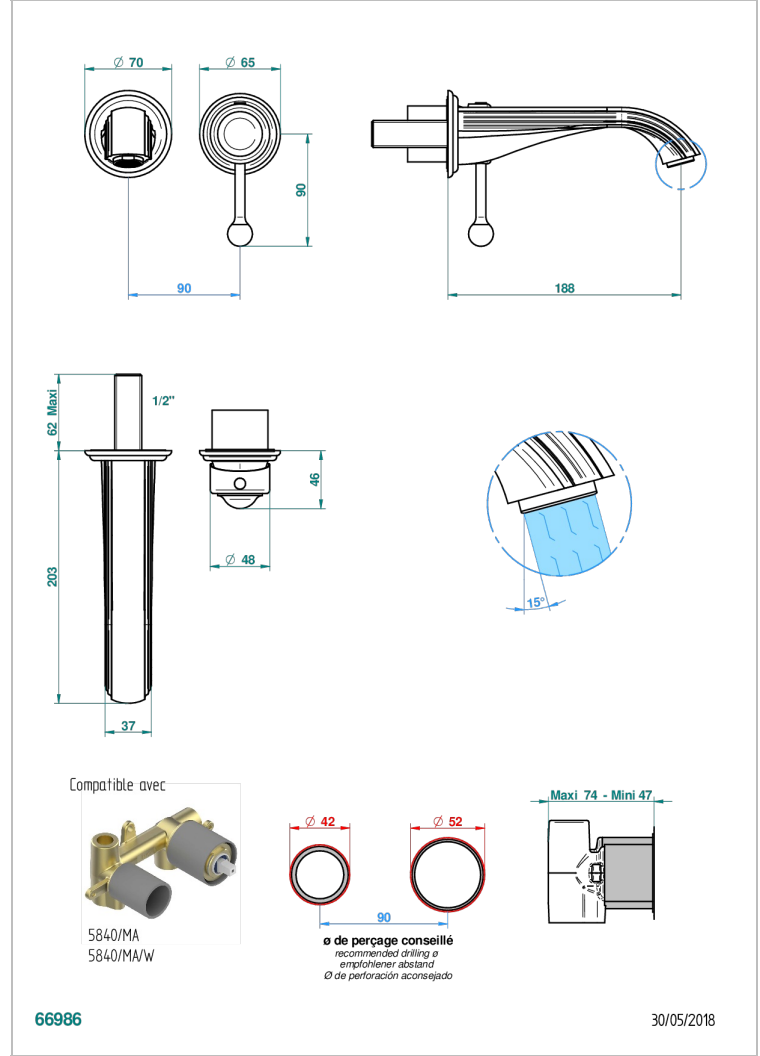

SUN DRAGON

U5D-6541B

THG
PARIS

Trim only for Built-in basin mixer with spout (two x 1/2" inlets and one 1/2" outlet), without waste

CARACTERÍSTICAS

- Sun Dragon
- Trim only for Built-in basin mixer with spout (two x 1/2" inlets and one 1/2" outlet), without waste

PRODUCTOS RELACIONADOS

- Ref. G00-5840/MA Parte empotrada para mezclador mural con salida hembra 1/2

ACABADOS DISPONIBLES

Bronce claro - D01
Cerámica negra mate - D30
Cobre viejo mate - H07
Cromo - A02
Cromo / dorado - G02
Cromo mate - C02