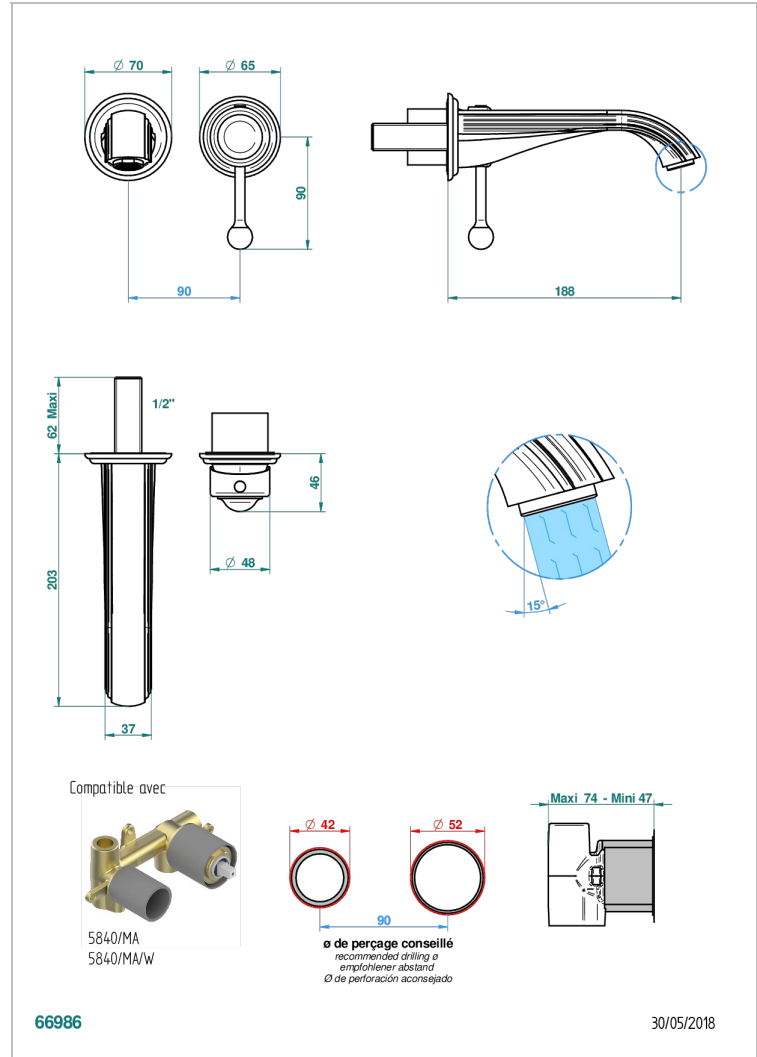

SUN DRAGON

U5D-6541B

THG
PARIS

Trim only for Built-in basin mixer with spout (two x 1/2" inlets and one 1/2" outlet), without waste

CHARACTERISTIC

- Sun Dragon
- Trim only for Built-in basin mixer with spout (two x 1/2" inlets and one 1/2" outlet), without waste

RELATED SKU'S

- Ref. G00-5840/MA Rough parts for concealed wall-mounted mixer with 1/2" outlet

AVAILABLE FINITIONS

Antique nickel - H28
Black ceram - D30
Blush PVD - H62
Brass color PVD - H49
Brown bronze color PVD - F33
Gold color PVD - H52

Nickel color PVD - H55
Polished chrome (color finish) - A02
Polished chrome / Polished gold (color finish) - G02
Polished gold (color finish) - F01
Polished nickel - B01
Soft gold - F30

Soft matt gold - F31
Umber PVD - H66
Varnished matt antique red copper (color finish) - H07