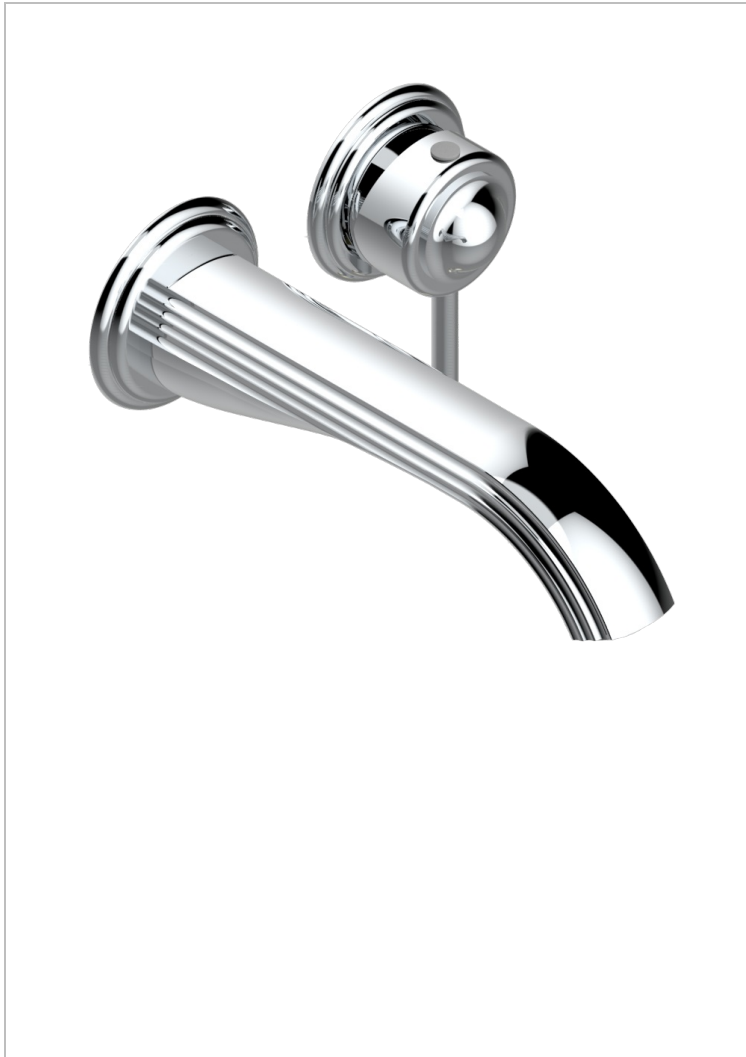

SUN DRAGON

U5D-6541B

THG
PARIS

Trim only for Built-in basin mixer with spout (two x 1/2" inlets and one 1/2" outlet), without waste

CHARACTERISTIC

- Sun Dragon
- Trim only for Built-in basin mixer with spout (two x 1/2" inlets and one 1/2" outlet), without waste

RELATED SKU'S

- Ref. G00-5840/MA Rough parts for concealed wall-mounted mixer with 1/2" outlet

AVAILABLE FINITIONS

Antique nickel - H28
Black ceram - D30
Blush PVD - H62
Brass color PVD - H49
Brown bronze color PVD - F33
Gold color PVD - H52

Nickel color PVD - H55
Polished chrome (color finish) - A02
Polished chrome / Polished gold (color finish) - G02
Polished gold (color finish) - F01
Polished nickel - B01
Soft gold - F30

Soft matt gold - F31
Umber PVD - H66
Varnished matt antique red copper (color finish) - H07