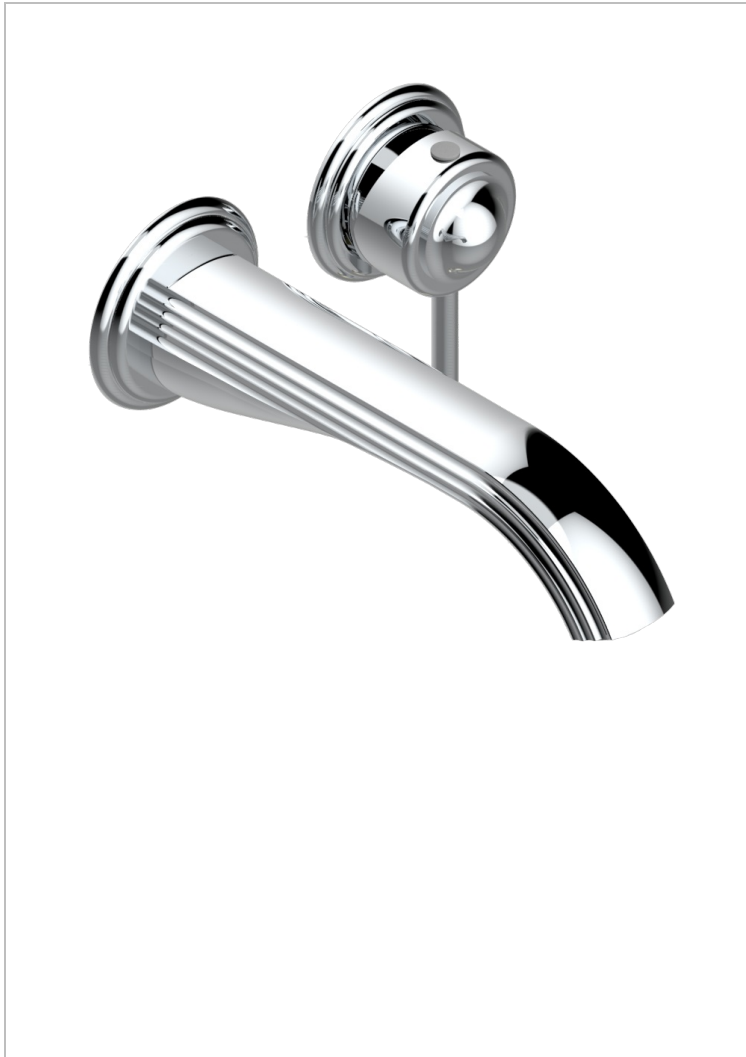

SUN DRAGON

U5D-6541B

THG[®]
PARIS

Trim only for Built-in basin mixer with spout (two x 1/2" inlets and one 1/2" outlet), without waste

特色

- Sun Dragon
- Trim only for Built-in basin mixer with spout (two x 1/2" inlets and one 1/2" outlet), without waste

相关的SKU

- Ref. G00-5840/MA 卫浴套装, 含: 入墙式弯管出水管, 1米25强化软管, 触控式花洒和托勾, 美国标准

可选饰面

Black ceram - D30
Blush PVD - H62
Graphite PVD - H64
Matt Umber PVD - H67
Matt blush PVD - H60
Matt graphite PVD - H65

PVD哑光棕铜 - F34
PVD哑光金 - H53
PVD哑光铜 - H50
PVD哑光镍 - H56
PVD抛光铜 - H49
PVD棕铜 - F33

PVD金色 - H52
PVD镍 - H55
Umber PVD - H66
哑光复古铜 - H07
哑光浅金 - F31
哑光金 - F07

哑光铬 - C02
哑光镍 - C01
复古镍 - H28
抛光金 (24K金) - F01
抛光铬 - A02
抛光铬/抛光金 - G02

抛光镍 - B01
浅金 - F30
漆面铜 - D01