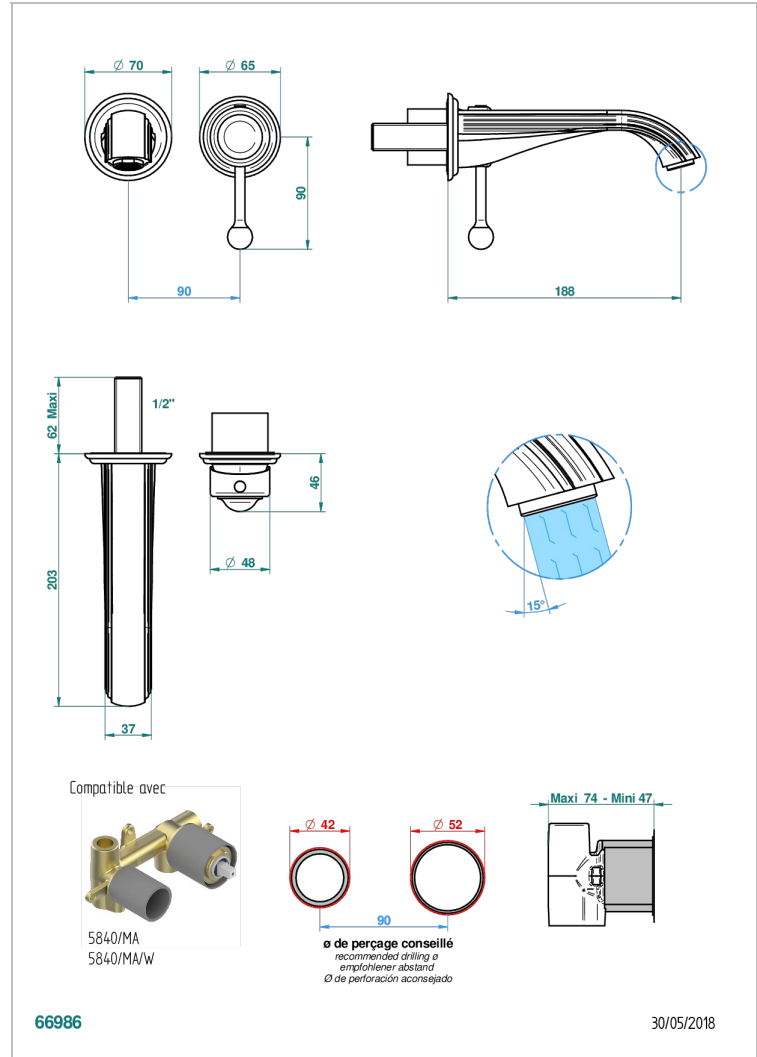

SUN DRAGON

U5D-6541B

THG[®]
PARIS

Trim only for Built-in basin mixer with spout (two x 1/2" inlets and one 1/2" outlet), without waste

特色

- Sun Dragon
- Trim only for Built-in basin mixer with spout (two x 1/2" inlets and one 1/2" outlet), without waste

相关的SKU

- Ref. G00-5840/MA 卫浴套装, 含: 入墙式弯管出水管, 1米25强化软管, 触控式花洒和托勾, 美国标准

可选饰面

Black ceram - D30
Blush PVD - H62
Graphite PVD - H64
Matt Umber PVD - H67
Matt blush PVD - H60
Matt graphite PVD - H65

PVD哑光棕铜 - F34
PVD哑光金 - H53
PVD哑光铜 - H50
PVD哑光镍 - H56
PVD抛光铜 - H49
PVD棕铜 - F33