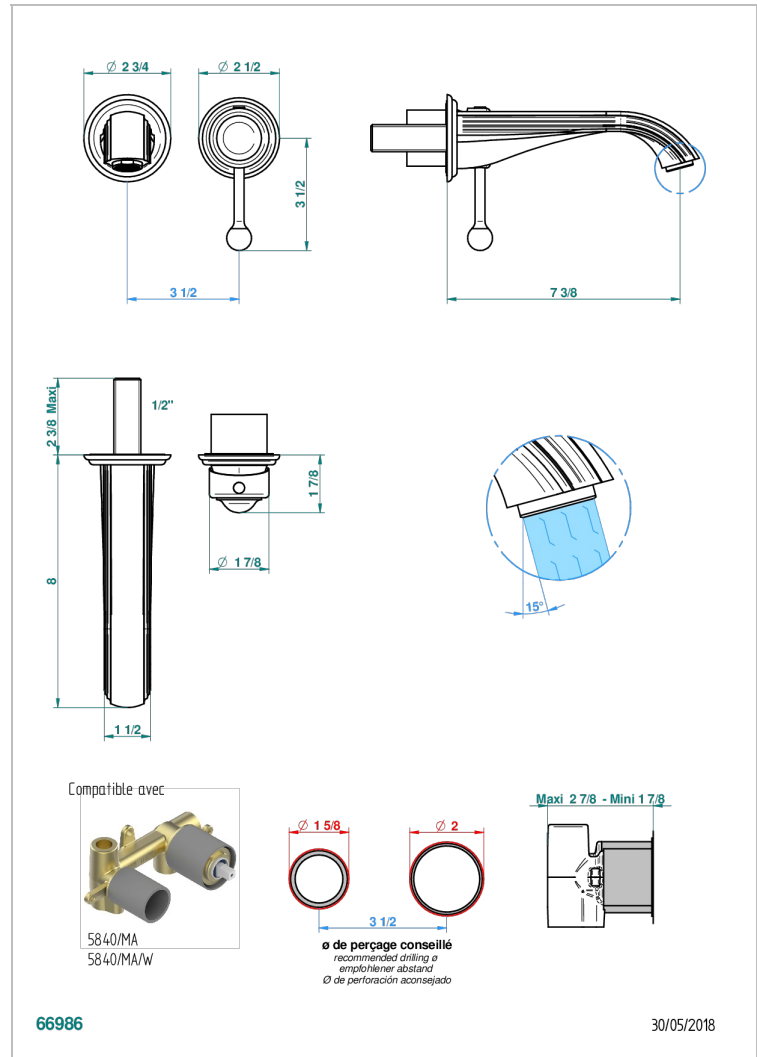

SUN DRAGON

U5D-6541B

THG[®]
PARIS

Trim only for Built-in basin mixer with spout (two x 1/2" inlets and one 1/2" outlet), without waste

CARACTERÍSTICAS

- Sun Dragon
- Trim only for Built-in basin mixer with spout (two x 1/2" inlets and one 1/2" outlet), without waste

PRODUCTOS RELACIONADOS

- Ref. G00-5840/MA Parte empotrada para mezclador mural con salida hembra 1/2

ACABADOS DISPONIBLES

Bronce claro - D01
Cerámica negra mate - D30
Cobre viejo mate - H07
Cromo - A02
Cromo / dorado - G02
Cromo mate - C02