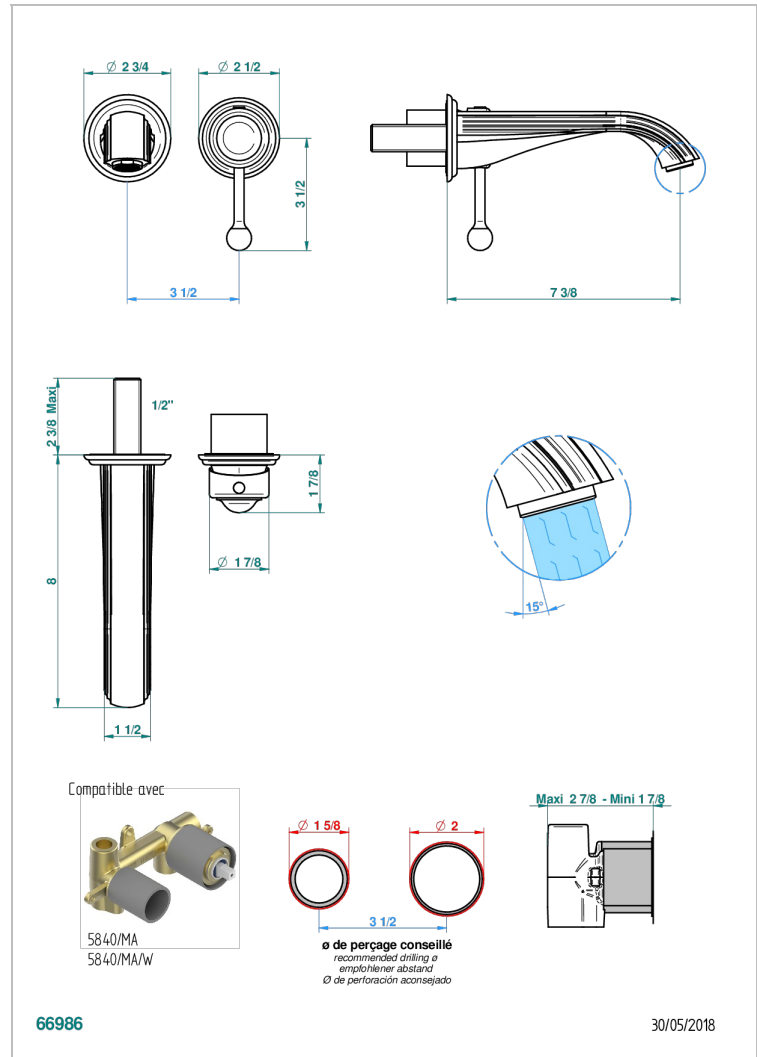

SUN DRAGON

U5D-6541B

THG[®]
PARIS

Trim only for Built-in basin mixer with spout (two x 1/2" inlets and one 1/2" outlet), without waste

CHARACTERISTIC

- Sun Dragon
- Trim only for Built-in basin mixer with spout (two x 1/2" inlets and one 1/2" outlet), without waste

RELATED SKU'S

- Ref. G00-5840/MA Rough parts for concealed wall-mounted mixer with 1/2" outlet

AVAILABLE FINITIONS

Antique nickel - H28
Black ceram - D30
Blush PVD - H62
Brass color PVD - H49
Brown bronze color PVD - F33
Gold color PVD - H52

Nickel color PVD - H55
Polished chrome (color finish) - A02
Polished chrome / Polished gold (color finish) - G02
Polished gold (color finish) - F01
Polished nickel - B01
Soft gold - F30

Soft matt gold - F31
Umber PVD - H66
Varnished matt antique red copper (color finish) - H07