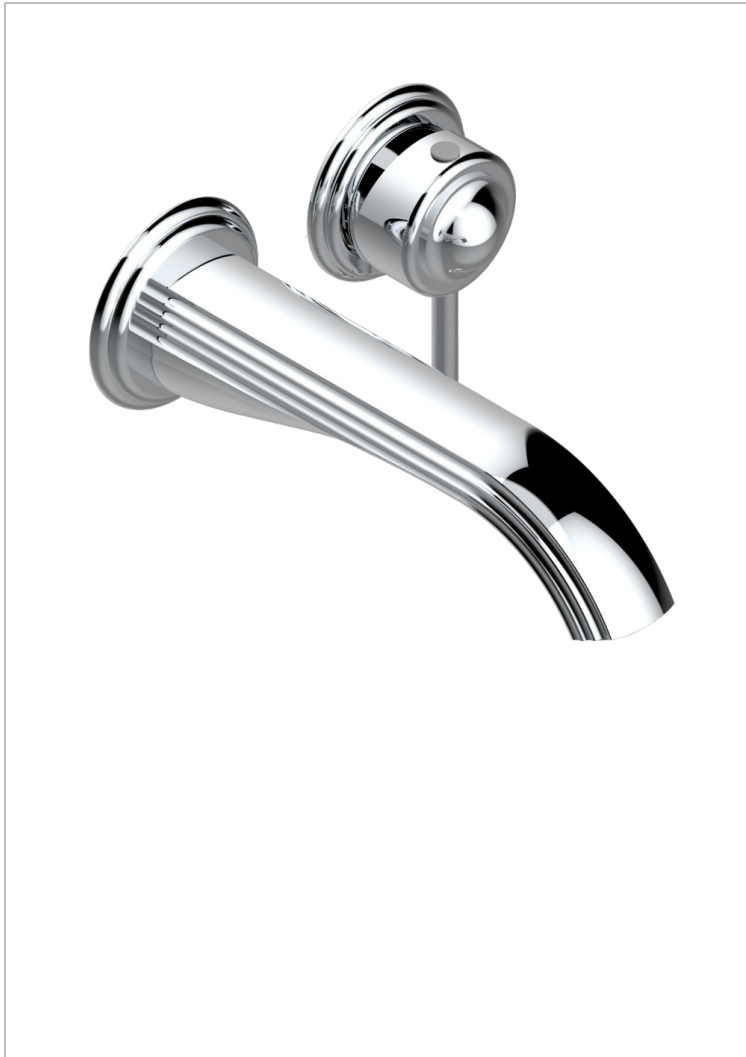

SUN DRAGON

U5D-6541B

THG[®]
PARIS

Trim only for Built-in basin mixer with spout (two x 1/2" inlets and one 1/2" outlet), without waste

CHARACTERISTIC

- Sun Dragon
- Trim only for Built-in basin mixer with spout (two x 1/2" inlets and one 1/2" outlet), without waste

RELATED SKU'S

- Ref. G00-5840/MA Rough parts for concealed wall-mounted mixer with 1/2" outlet

AVAILABLE FINITIONS

Antique nickel - H28
Black ceram - D30
Blush PVD - H62
Brass color PVD - H49
Brown bronze color PVD - F33
Gold color PVD - H52

Nickel color PVD - H55
Polished chrome (color finish) - A02
Polished chrome / Polished gold (color finish) - G02
Polished gold (color finish) - F01
Polished nickel - B01
Soft gold - F30

Soft matt gold - F31
Umber PVD - H66
Varnished matt antique red copper (color finish) - H07