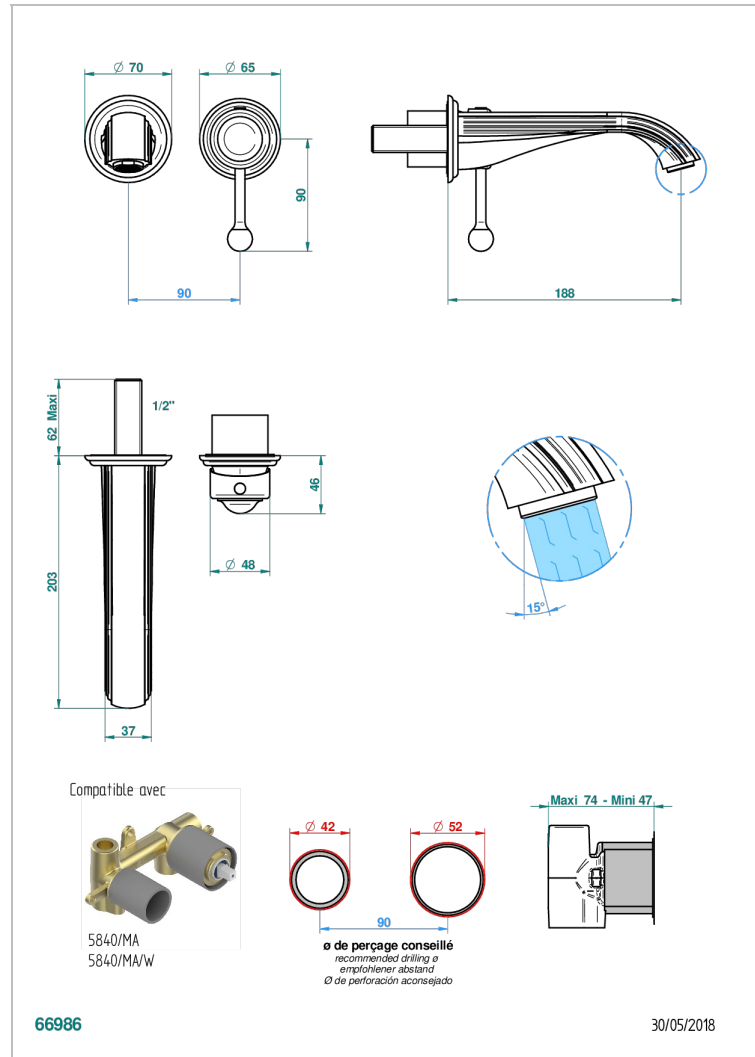

Trim only for Built-in basin mixer with spout (two x 1/2" inlets and one 1/2" outlet), without waste

CARACTERÍSTICAS

- Flore
- Trim only for Built-in basin mixer with spout (two x 1/2" inlets and one 1/2" outlet), without waste

PRODUCTOS RELACIONADOS

- Ref. G00-5840/MAUS Rough parts for concealed wall-mounted mixer with 1/2" outlet

ACABADOS DISPONIBLES

Bronce claro - D01
Cerámica negra mate - D30
Cobre viejo mate - H07
Cromo - A02
Cromo / dorado - G02
Cromo mate - C02