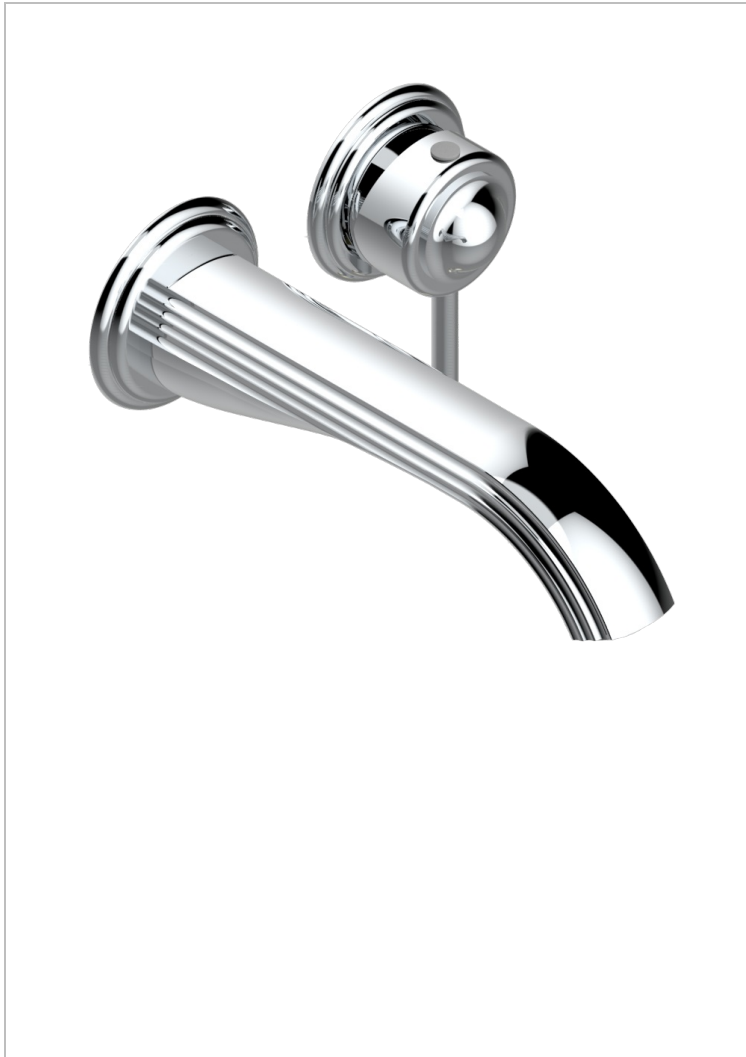

Trim only for Built-in basin mixer with spout (two x 1/2" inlets and one 1/2" outlet), without waste

CARACTERÍSTICAS

- Flore
- Trim only for Built-in basin mixer with spout (two x 1/2" inlets and one 1/2" outlet), without waste

PRODUCTOS RELACIONADOS

- Ref. G00-5840/MAUS Rough parts for concealed wall-mounted mixer with 1/2" outlet

ACABADOS DISPONIBLES

Bronce claro - D01
Cerámica negra mate - D30
Cobre viejo mate - H07
Cromo - A02
Cromo / dorado - G02
Cromo mate - C02

Dorado - F01
Dorado mate - F07
Dorado pálido - F30
Dorado pálido mate (sin barniz) - F31
Níquel - B01
Níquel mate - C01

Níquel viejo - H28
Pvd blush - H62
Pvd blush mate - H60
Pvd color latón - H49
Pvd color latón mate - H50
Pvd color níquel - H55