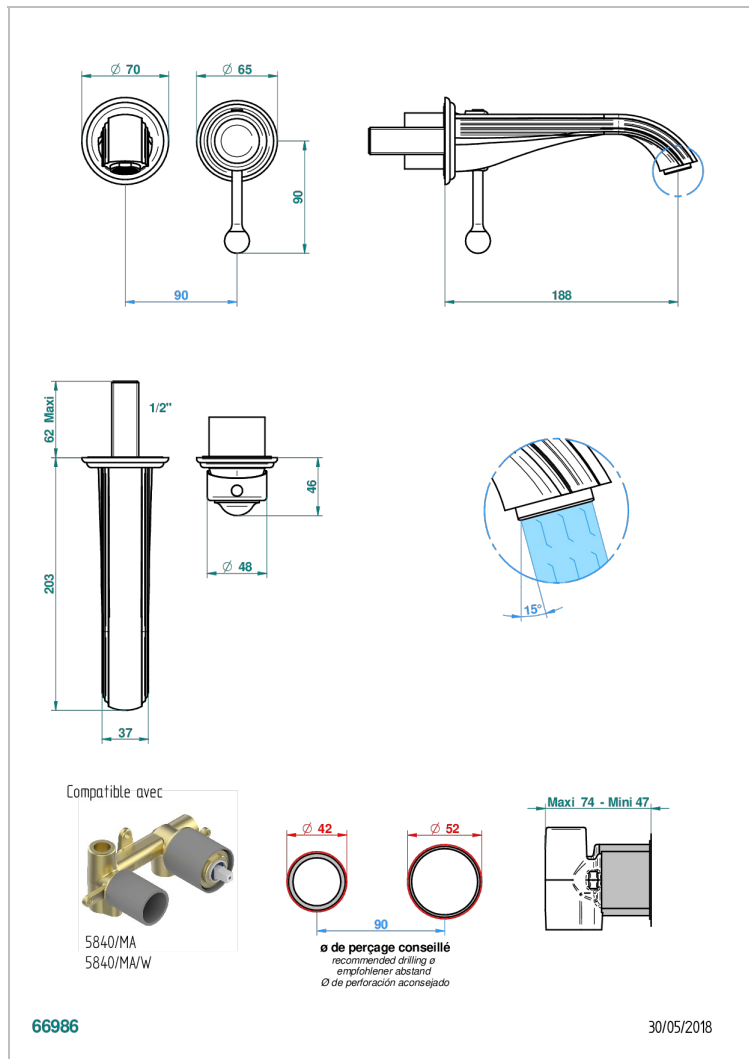

Trim only for Built-in basin mixer with spout (two x 1/2" inlets and one 1/2" outlet), without waste

CHARACTERISTIC

- Flore
- Trim only for Built-in basin mixer with spout (two x 1/2" inlets and one 1/2" outlet), without waste

RELATED SKU'S

- Ref. G00-5840/MAUS Rough parts for concealed wall-mounted mixer with 1/2" outlet

AVAILABLE FINITIONS

Black ceram - D30
 Blush PVD - H62
 Brass color PVD - H49
 Brown bronze color PVD - F33
 Chrome polished - A02
 Chrome polished / gold polished - G02