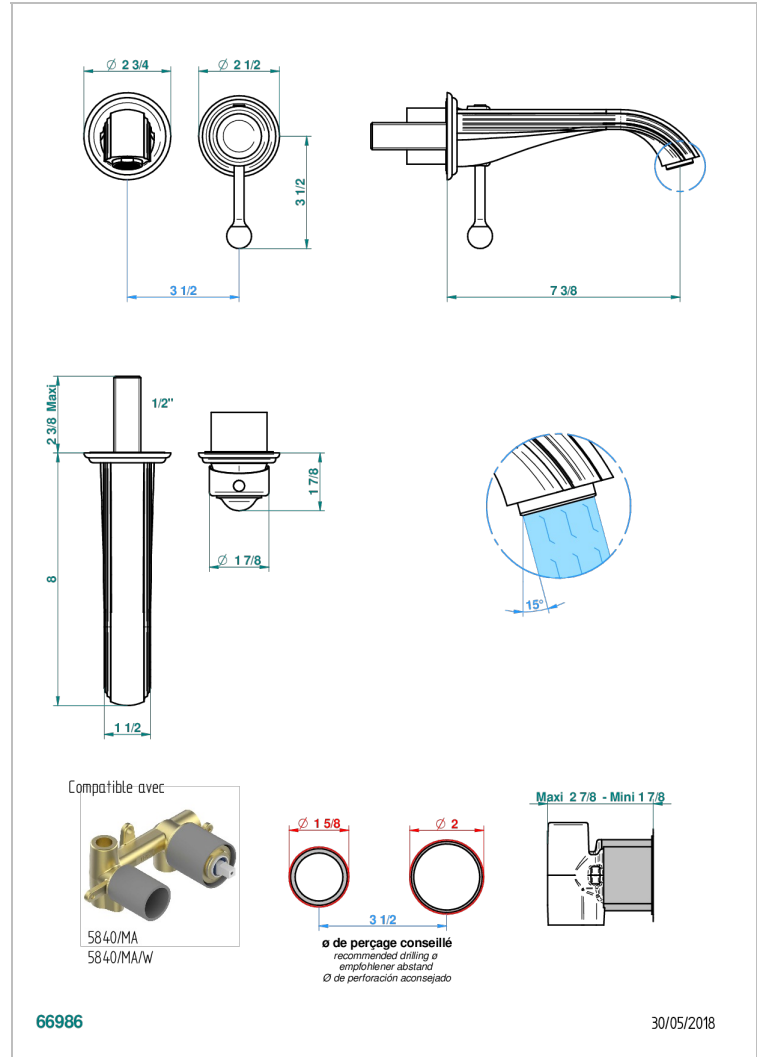

Trim only for Built-in basin mixer with spout (two x 1/2" inlets and one 1/2" outlet), without waste

CARACTERÍSTICAS

- Flore
- Trim only for Built-in basin mixer with spout (two x 1/2" inlets and one 1/2" outlet), without waste

PRODUCTOS RELACIONADOS

- Ref. G00-5840/MAUS Rough parts for concealed wall-mounted mixer with 1/2" outlet

ACABADOS DISPONIBLES

Bronce claro - D01
Cerámica negra mate - D30
Cobre viejo mate - H07
Cromo - A02
Cromo / dorado - G02
Cromo mate - C02