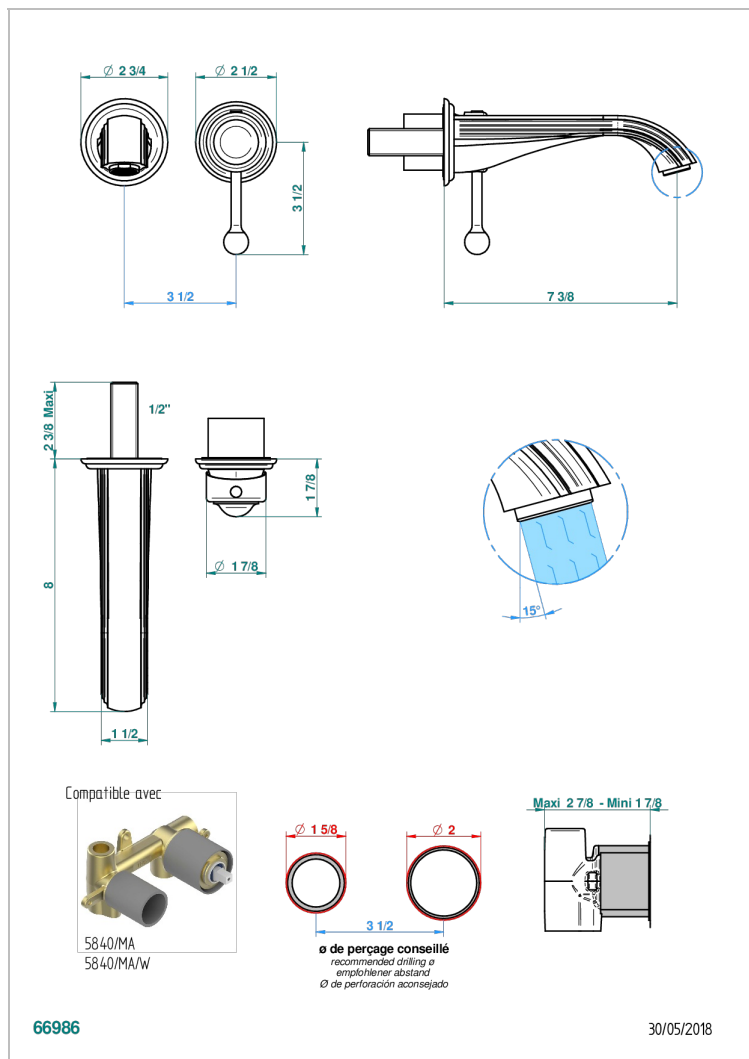

Trim only for Built-in basin mixer with spout (two x 1/2" inlets and one 1/2" outlet), without waste

CHARACTERISTIC

- Flore
- Trim only for Built-in basin mixer with spout (two x 1/2" inlets and one 1/2" outlet), without waste

RELATED SKU'S

- Ref. G00-5840/MAUS Rough parts for concealed wall-mounted mixer with 1/2" outlet

AVAILABLE FINITIONS

Black ceram - D30
Blush PVD - H62
Brass color PVD - H49
Brown bronze color PVD - F33
Chrome polished - A02
Chrome polished / gold polished - G02