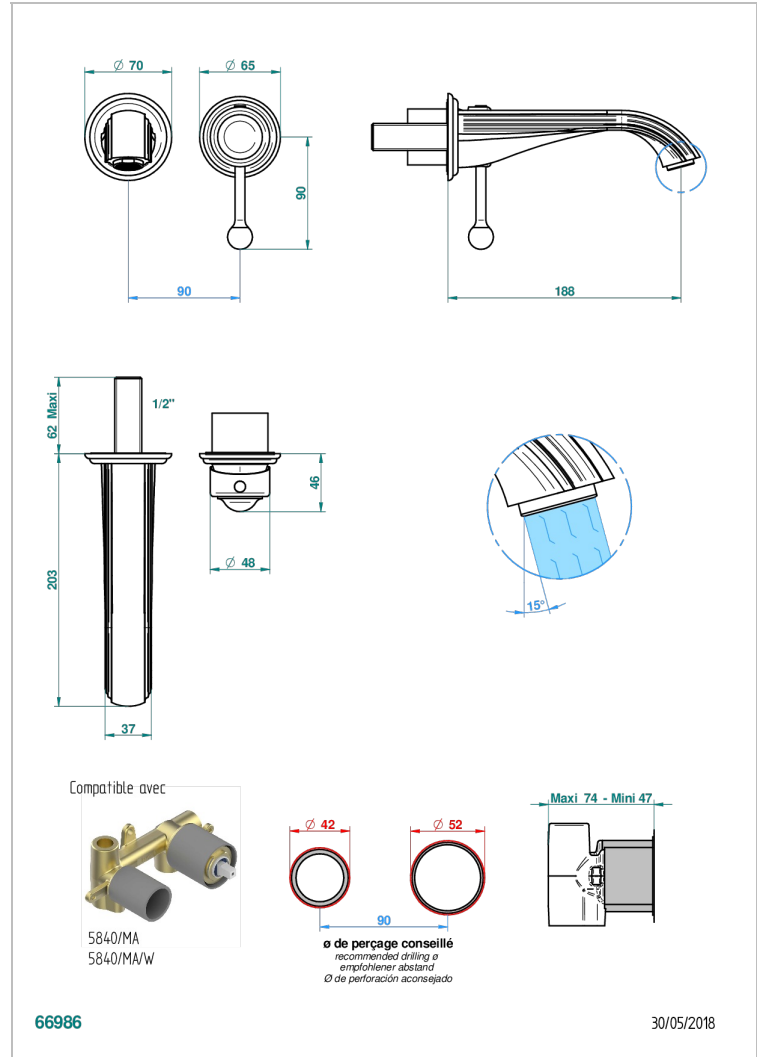

Trim only for Built-in basin mixer with spout (two x 1/2" inlets and one 1/2" outlet), without waste

## CHARACTERISTIC

- Flore
- Trim only for Built-in basin mixer with spout (two x 1/2" inlets and one 1/2" outlet), without waste

## RELATED SKU'S

- Ref. G00-5840/MA/W Rough parts for concealed wall-mounted mixer with 1/2" outlet, for WC douche - WRAS approved