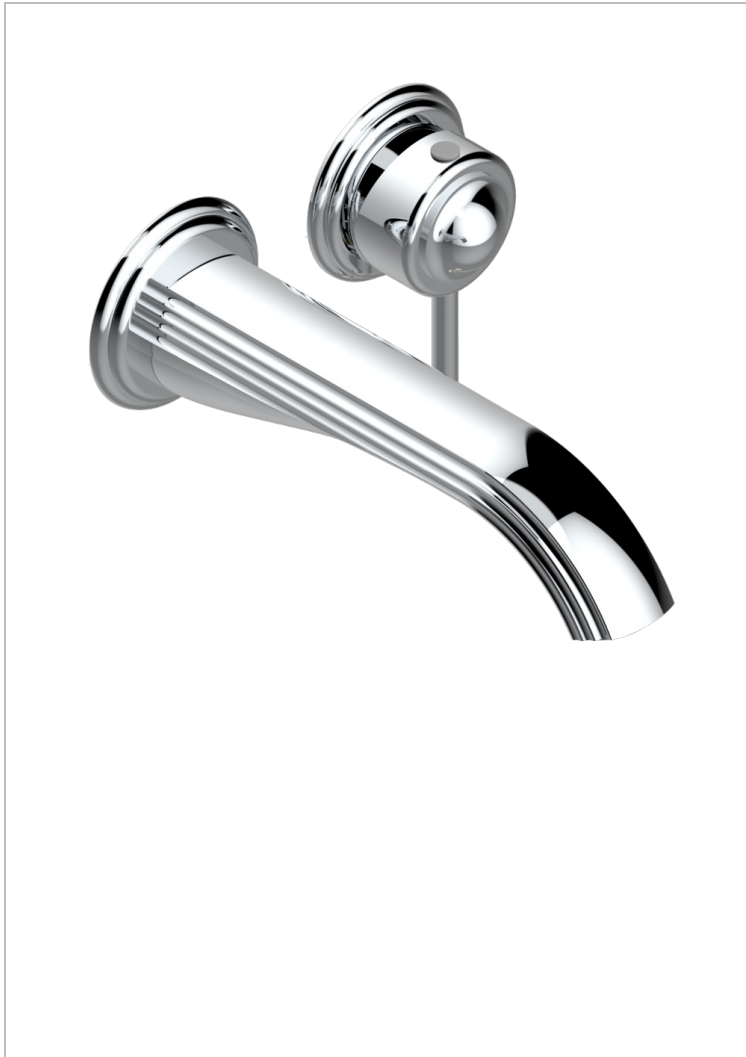

Trim only for Built-in basin mixer with spout (two x 1/2" inlets and one 1/2" outlet), without waste

## CHARACTERISTIC

- Flore
- Trim only for Built-in basin mixer with spout (two x 1/2" inlets and one 1/2" outlet), without waste

## RELATED SKU'S

- Ref. G00-5840/MA/W Rough parts for concealed wall-mounted mixer with 1/2" outlet, for WC douche - WRAS approved

## AVAILABLE FINITIONS

Antique nickel - H28  
Black ceram - D30  
Blush PVD - H62  
Brass color PVD - H49  
Brown bronze color PVD - F33  
Gold color PVD - H52

Graphite PVD - H64  
Lacquered light bronze - D01  
Matt Umber PVD - H67  
Matt blush PVD - H60  
Matt brass color PVD - H50  
Matt brown bronze color PVD - F34