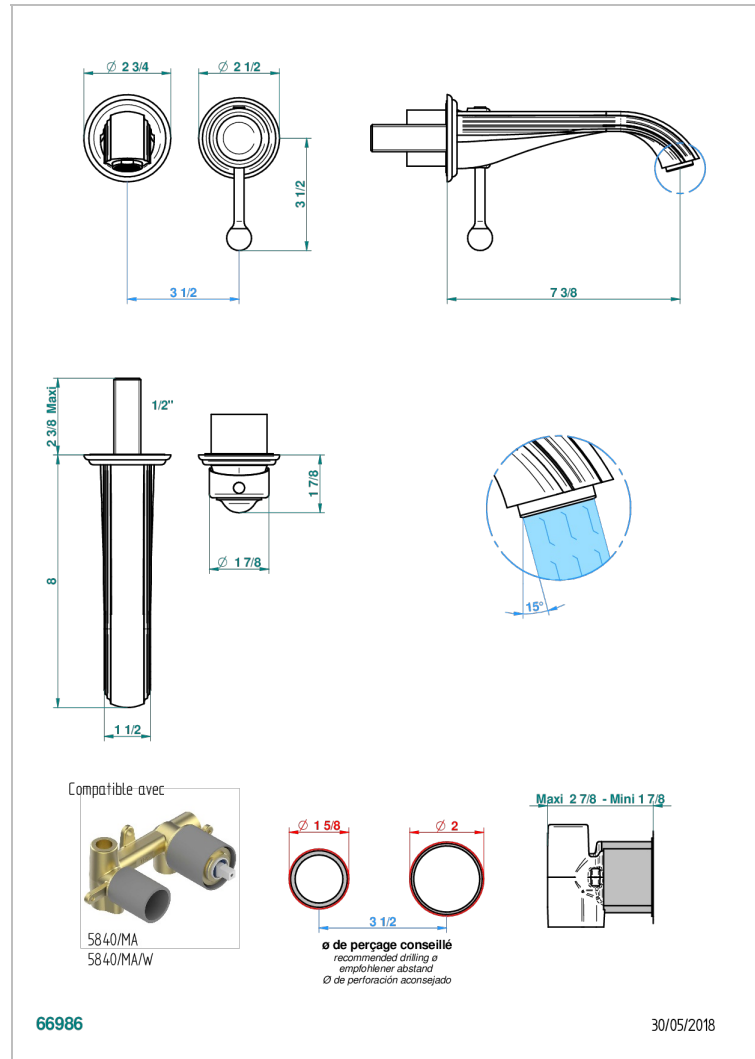

Trim only for Built-in basin mixer with spout (two x 1/2" inlets and one 1/2" outlet), without waste

CHARACTERISTIC

- Flore
- Trim only for Built-in basin mixer with spout (two x 1/2" inlets and one 1/2" outlet), without waste

RELATED SKU'S

- Ref. G00-5840/MA/W Rough parts for concealed wall-mounted mixer with 1/2" outlet, for WC douche - WRAS approved

AVAILABLE FINITIONS

Antique nickel - H28
Black ceram - D30
Blush PVD - H62
Brass color PVD - H49
Brown bronze color PVD - F33
Gold color PVD - H52

Nickel color PVD - H55
Polished chrome (color finish) - A02
Polished chrome / Polished gold (color finish) - G02
Polished gold (color finish) - F01
Polished nickel - B01
Soft gold - F30

Soft matt gold - F31
Umber PVD - H66
Varnished matt antique red copper (color finish) - H07