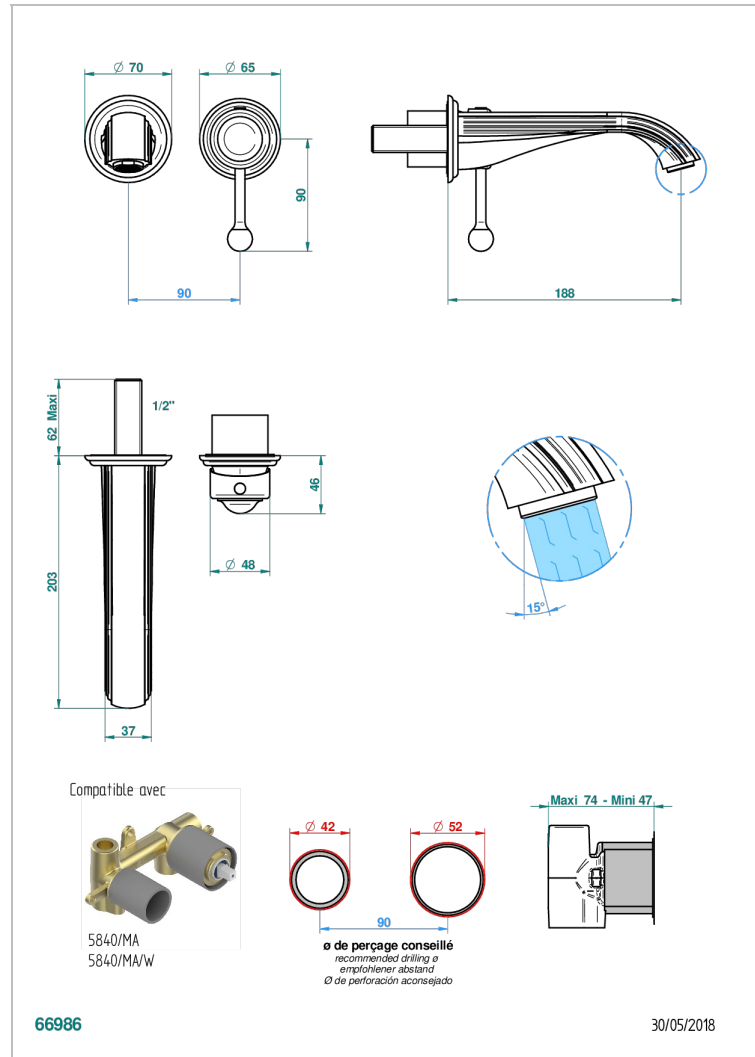

Trim only for Built-in basin mixer with spout (two x 1/2" inlets and one 1/2" outlet), without waste

## CARACTERÍSTICAS

- Flore
- Trim only for Built-in basin mixer with spout (two x 1/2" inlets and one 1/2" outlet), without waste

## PRODUCTOS RELACIONADOS

- Ref. G00-5840/MA Parte empotrada para mezclador mural con salida hembra 1/2