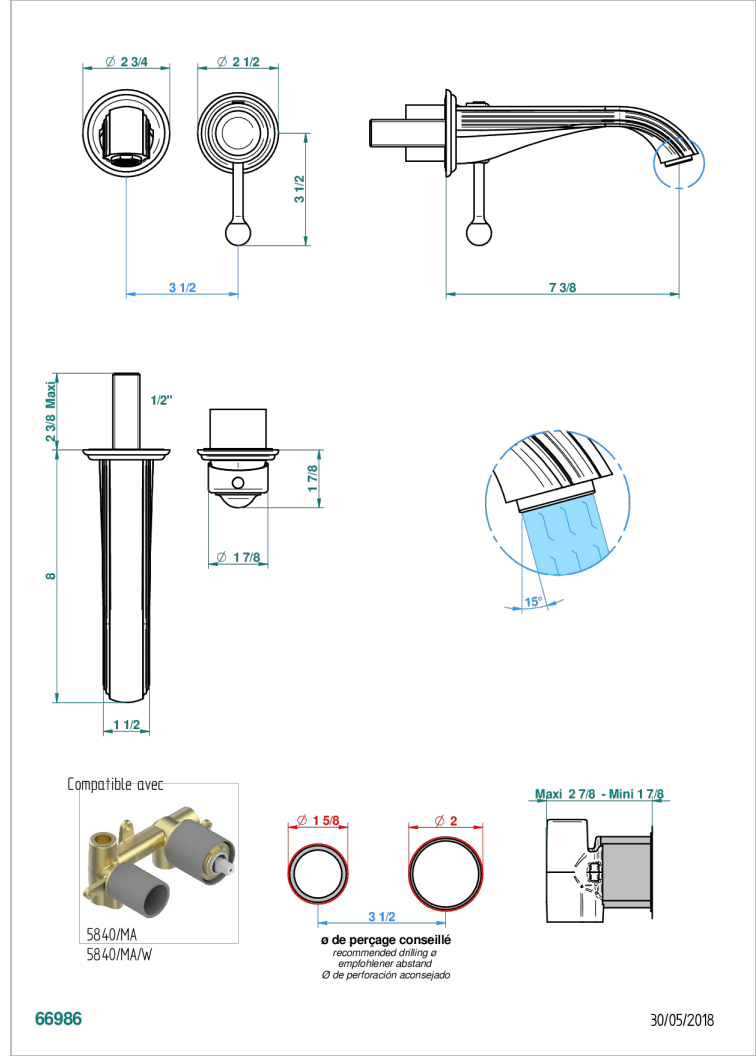

Trim only for Built-in basin mixer with spout (two x 1/2" inlets and one 1/2" outlet), without waste

CARACTERÍSTICAS

- Flore
- Trim only for Built-in basin mixer with spout (two x 1/2" inlets and one 1/2" outlet), without waste

PRODUCTOS RELACIONADOS

- Ref. G00-5840/MA Parte empotrada para mezclador mural con salida hembra 1/2

ACABADOS DISPONIBLES

Bronce claro - D01
Cerámica negra mate - D30
Cobre viejo mate - H07
Cromo - A02
Cromo / dorado - G02
Cromo mate - C02