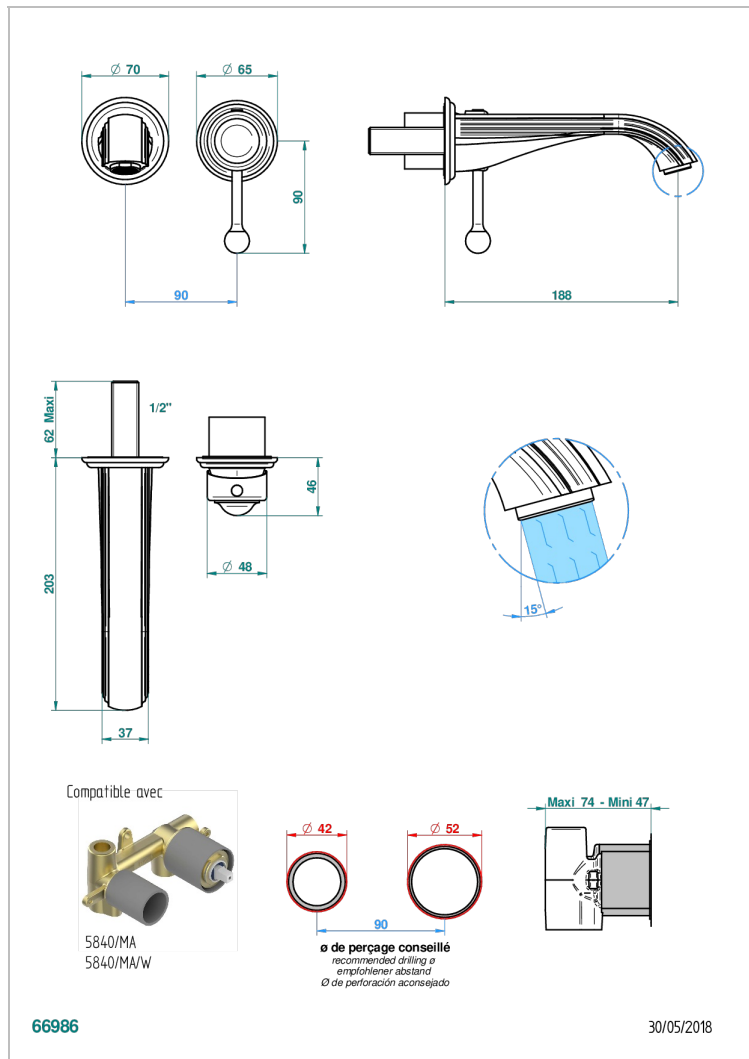

Trim only for Built-in basin mixer with spout (two x 1/2" inlets and one 1/2" outlet), without waste

CARACTERÍSTICAS

- Flore
- Trim only for Built-in basin mixer with spout (two x 1/2" inlets and one 1/2" outlet), without waste

PRODUCTOS RELACIONADOS

- Ref. G00-5840/MA Parte empotrada para mezclador mural con salida hembra 1/2

ACABADOS DISPONIBLES

Bronce claro - D01
Cerámica negra mate - D30
Cobre viejo mate - H07
Cromo - A02
Cromo / dorado - G02
Cromo mate - C02