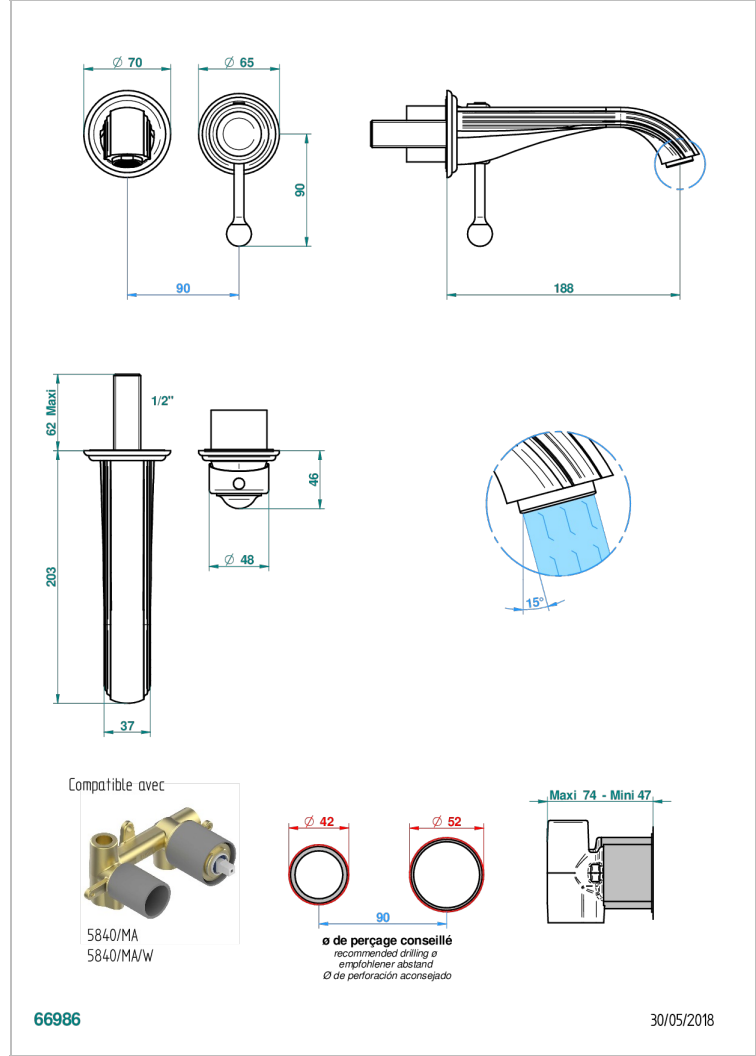

Trim only for Built-in basin mixer with spout (two x 1/2" inlets and one 1/2" outlet), without waste

CHARACTERISTIC

- Flore
- Trim only for Built-in basin mixer with spout (two x 1/2" inlets and one 1/2" outlet), without waste

RELATED SKU'S

- Ref. G00-5840/MA Rough parts for concealed wall-mounted mixer with 1/2" outlet

AVAILABLE FINITIONS

Antique nickel - H28
Black ceram - D30
Blush PVD - H62
Brass color PVD - H49
Brown bronze color PVD - F33
Gold color PVD - H52

Nickel color PVD - H55
Polished chrome (color finish) - A02
Polished chrome / Polished gold (color finish) - G02
Polished gold (color finish) - F01
Polished nickel - B01
Soft gold - F30

Soft matt gold - F31
Umber PVD - H66
Varnished matt antique red copper (color finish) - H07