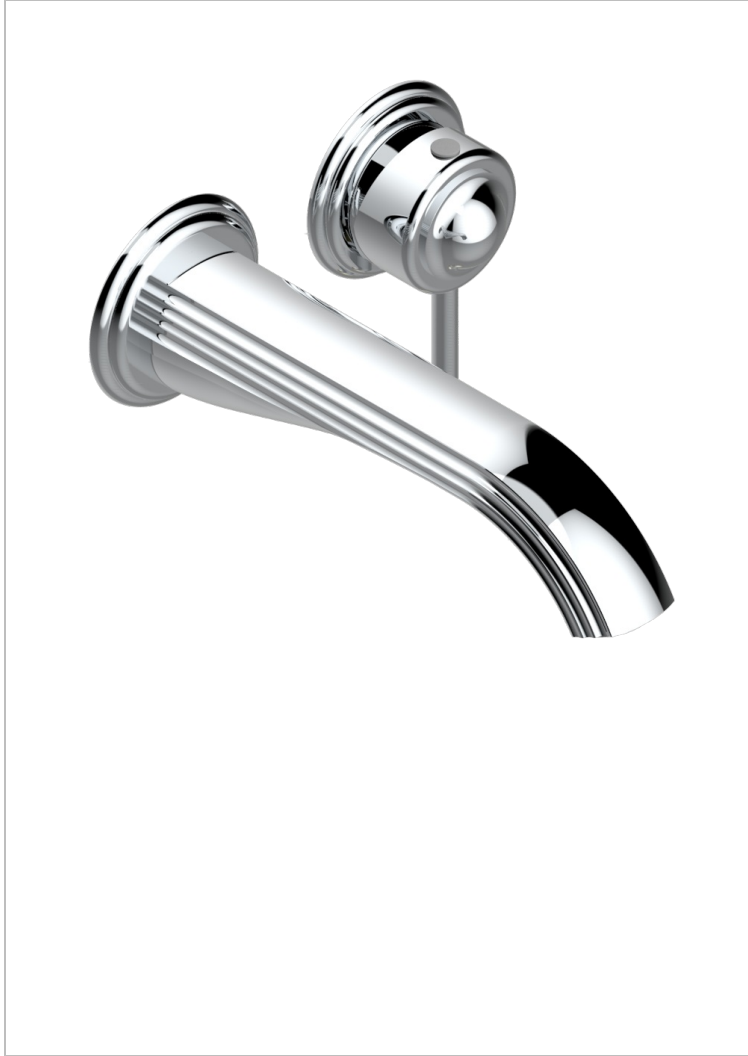

Trim only for Built-in basin mixer with spout (two x 1/2" inlets and one 1/2" outlet), without waste

CHARACTERISTIC

- Flore
- Trim only for Built-in basin mixer with spout (two x 1/2" inlets and one 1/2" outlet), without waste

RELATED SKU'S

- Ref. G00-5840/MA Rough parts for concealed wall-mounted mixer with 1/2" outlet

AVAILABLE FINITIONS

Antique nickel - H28
Black ceram - D30
Blush PVD - H62
Brass color PVD - H49
Brown bronze color PVD - F33
Gold color PVD - H52

Nickel color PVD - H55
Polished chrome (color finish) - A02
Polished chrome / Polished gold (color finish) - G02
Polished gold (color finish) - F01
Polished nickel - B01
Soft gold - F30

Soft matt gold - F31
Umber PVD - H66
Varnished matt antique red copper (color finish) - H07