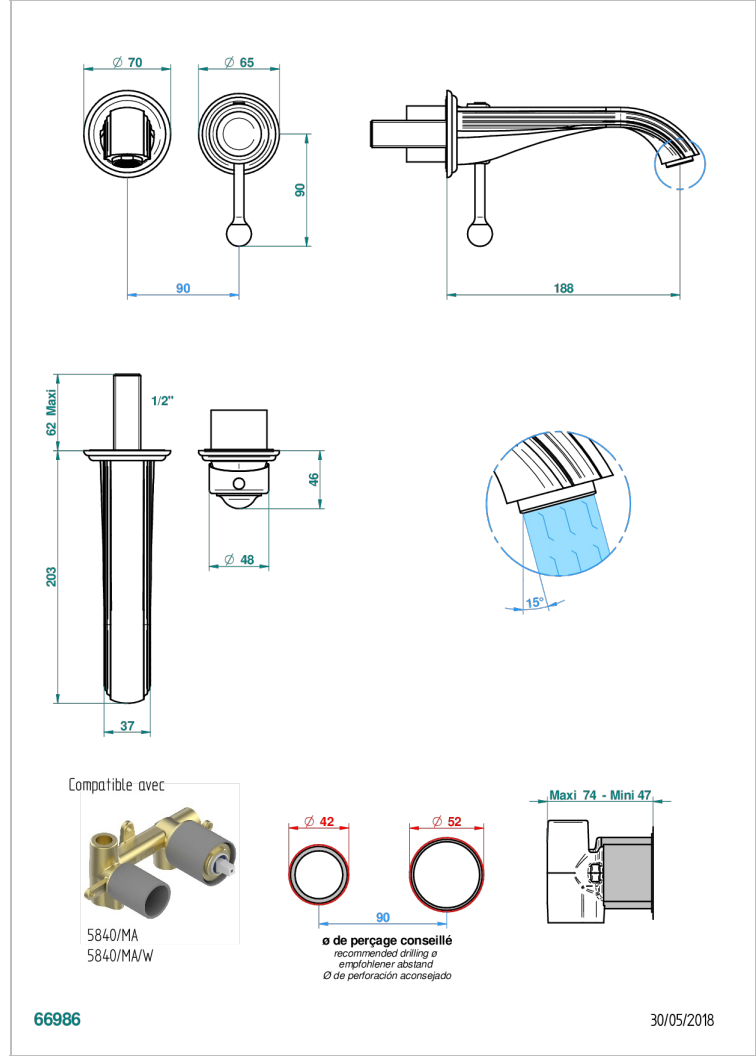

Trim only for Built-in basin mixer with spout (two x 1/2" inlets and one 1/2" outlet), without waste

### 特色

- Flore
- Trim only for Built-in basin mixer with spout (two x 1/2" inlets and one 1/2" outlet), without waste

### 相关的SKU

- Ref. G00-5840/MA 卫浴套装，含：入墙式弯管出水管，1米25强化软管，触控式花洒和托勾，美国标准