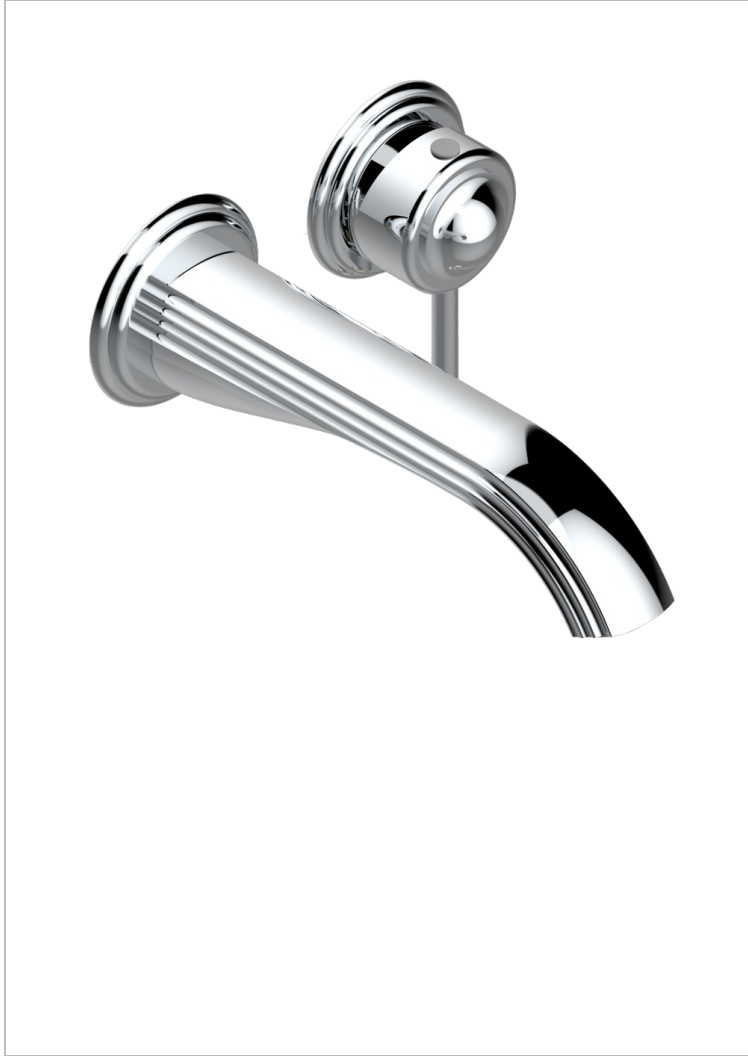

Trim only for Built-in basin mixer with spout (two x 1/2" inlets and one 1/2" outlet), without waste

### 特色

- Flore
- Trim only for Built-in basin mixer with spout (two x 1/2" inlets and one 1/2" outlet), without waste

### 相关的SKU

- Ref. G00-5840/MA 卫浴套装，含：入墙式弯管出水管，1米25强化软管，触控式花洒和托勾，美国标准