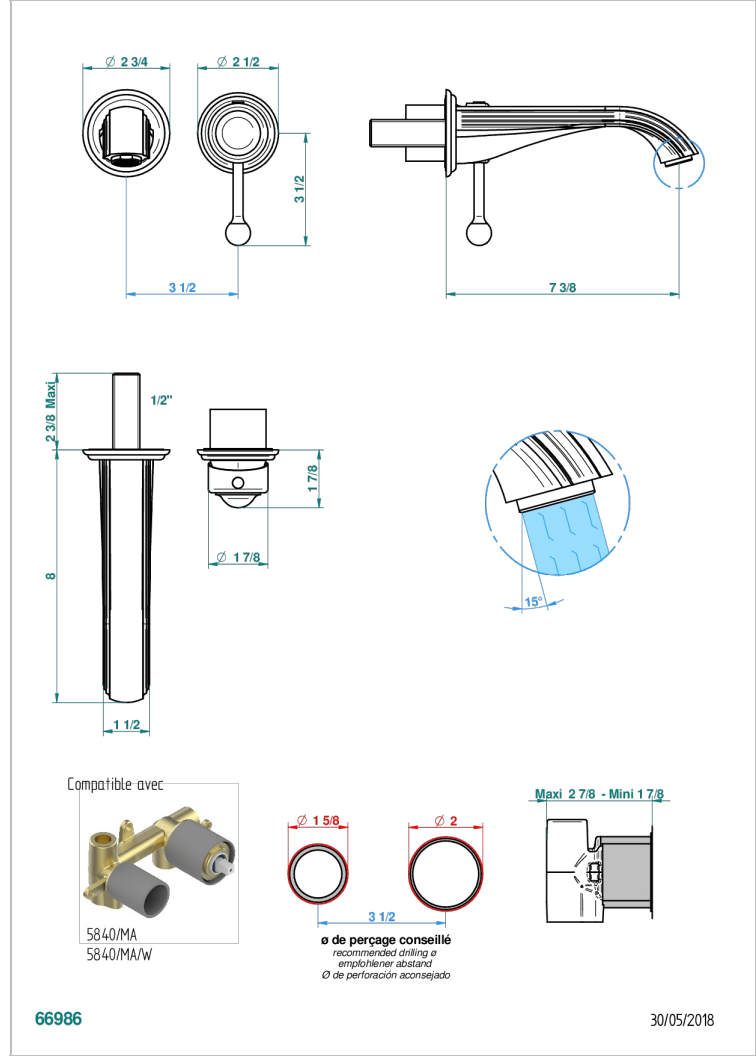

Trim only for Built-in basin mixer with spout (two x 1/2" inlets and one 1/2" outlet), without waste

CARACTERÍSTICAS

- Flore
- Trim only for Built-in basin mixer with spout (two x 1/2" inlets and one 1/2" outlet), without waste

PRODUCTOS RELACIONADOS

- Ref. G00-5840/MA Parte empotrada para mezclador mural con salida hembra 1/2"

ACABADOS DISPONIBLES

Bronce claro - D01
Cerámica negra mate - D30
Cobre viejo mate - H07
Cromo - A02
Cromo / dorado - G02
Cromo mate - C02