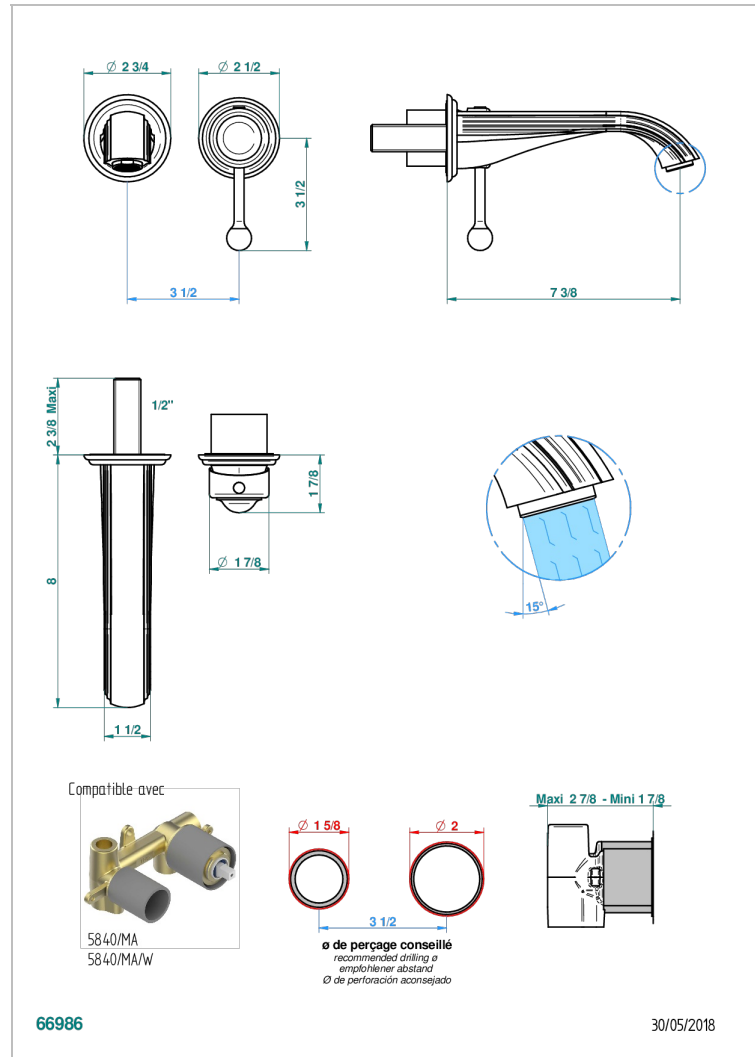

Trim only for Built-in basin mixer with spout (two x 1/2" inlets and one 1/2" outlet), without waste

## CHARACTERISTIC

- Flore
- Trim only for Built-in basin mixer with spout (two x 1/2" inlets and one 1/2" outlet), without waste

## RELATED SKU'S

- Ref. G00-5840/MA Rough parts for concealed wall-mounted mixer with 1/2" outlet