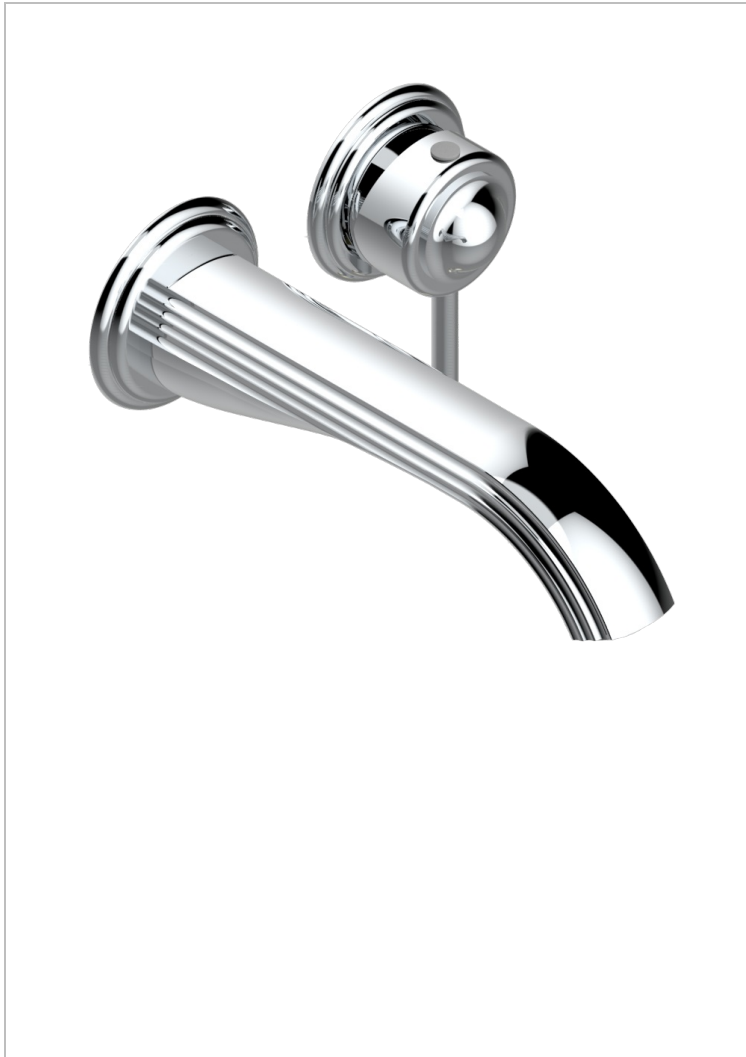

Trim only for Built-in basin mixer with spout (two x 1/2" inlets and one 1/2" outlet), without waste

特色

- Flore
- Trim only for Built-in basin mixer with spout (two x 1/2" inlets and one 1/2" outlet), without waste

相关的SKU

- Ref. G00-5840/MA 卫浴套装, 含: 入墙式弯管出水管, 1米25强化软管, 触控式花洒和托勾, 美国标准

可选饰面

Black ceram - D30
Blush PVD - H62
Graphite PVD - H64
Matt Umber PVD - H67
Matt blush PVD - H60
Matt graphite PVD - H65

PVD哑光棕铜 - F34
PVD哑光金 - H53
PVD哑光铜 - H50
PVD哑光镍 - H56
PVD抛光铜 - H49
PVD棕铜 - F33

PVD金色 - H52
PVD镍 - H55
Umber PVD - H66
哑光复古铜 - H07
哑光浅金 - F31
哑光金 - F07

哑光铬 - C02
哑光镍 - C01
复古镍 - H28
抛光金 (24K金) - F01
抛光铬 - A02
抛光铬/抛光金 - G02

抛光镍 - B01
浅金 - F30
漆面铜 - D01