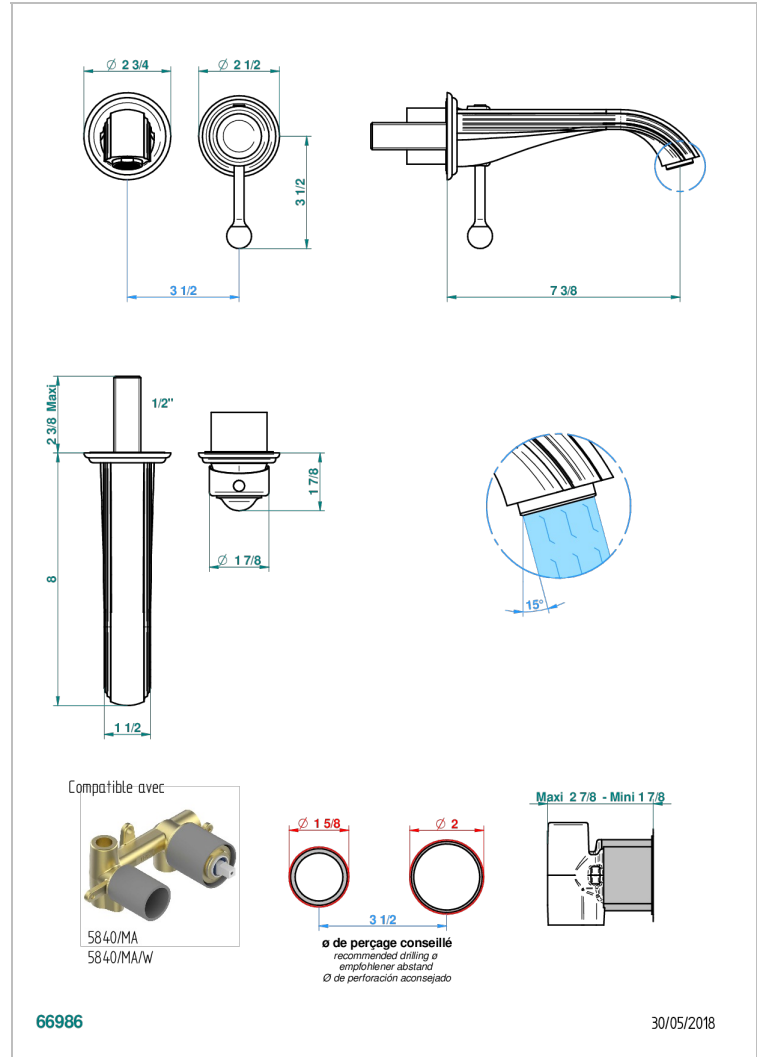

Trim only for Built-in basin mixer with spout (two x 1/2" inlets and one 1/2" outlet), without waste

特色

- Flore
- Trim only for Built-in basin mixer with spout (two x 1/2" inlets and one 1/2" outlet), without waste

相关的SKU

- Ref. G00-5840/MA 卫浴套装, 含: 入墙式弯管出水管, 1米25强化软管, 触控式花洒和托勾, 美国标准

可选饰面

Black ceram - D30
Blush PVD - H62
Graphite PVD - H64
Matt Umber PVD - H67
Matt blush PVD - H60
Matt graphite PVD - H65

PVD哑光棕铜 - F34
PVD哑光金 - H53
PVD哑光铜 - H50
PVD哑光镍 - H56
PVD抛光铜 - H49
PVD棕铜 - F33