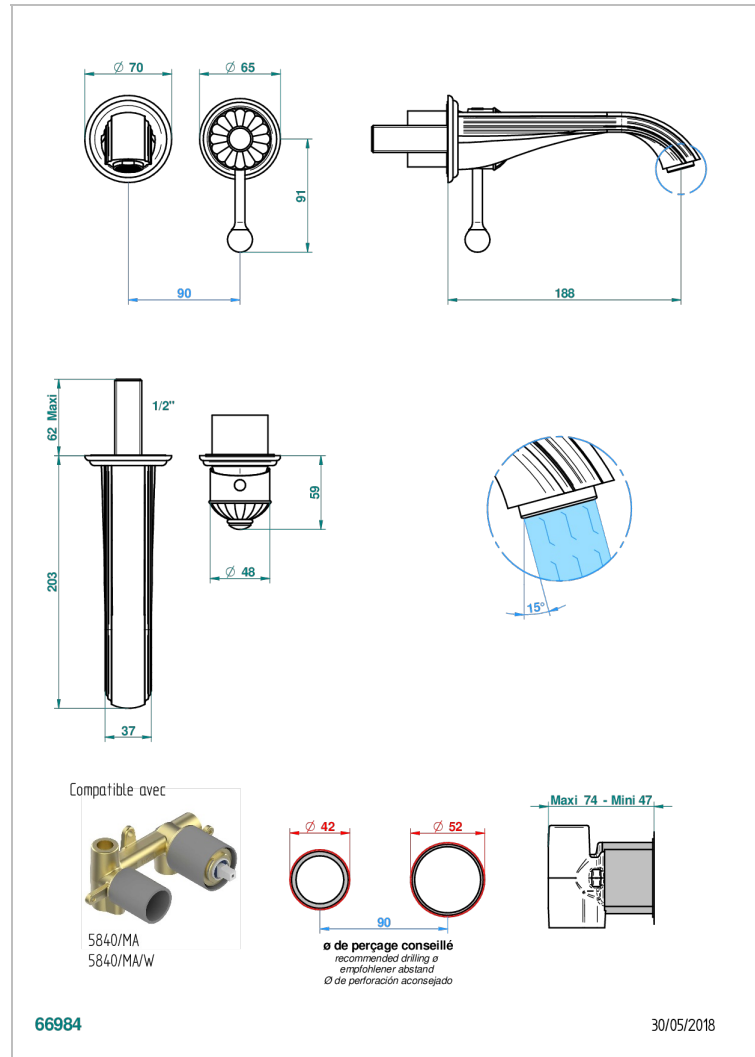

MANDARINE CLEAR CRYSTAL

U1D-6541B

THG[®]
PARIS

Trim only for Built-in basin mixer with spout (two x 1/2" inlets and one 1/2" outlet), without waste

CHARACTERISTIC

- Mandarin Clear crystal
- Trim only for Built-in basin mixer with spout (two x 1/2" inlets and one 1/2" outlet), without waste

RELATED SKU'S

- Ref. G00-5840/MAUS Rough parts for concealed wall-mounted mixer with 1/2" outlet

AVAILABLE FINITIONS

Black ceram - D30
Blush PVD - H62
Brass color PVD - H49
Brown bronze color PVD - F33
Chrome polished - A02
Chrome polished / gold polished - G02