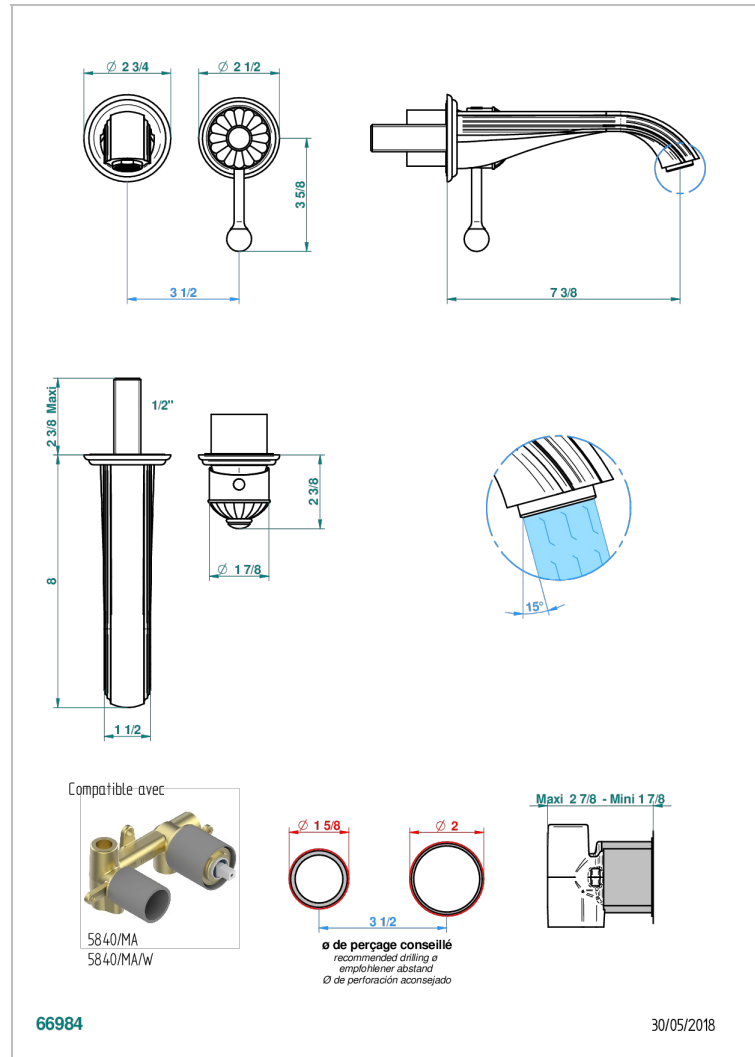

MANDARINE CLEAR CRYSTAL

U1D-6541B

THG[®]
PARIS

Trim only for Built-in basin mixer with spout (two x 1/2" inlets and one 1/2" outlet), without waste

CHARACTERISTIC

- Mandarin Clear crystal
- Trim only for Built-in basin mixer with spout (two x 1/2" inlets and one 1/2" outlet), without waste

RELATED SKU'S

- Ref. G00-5840/MAUS Rough parts for concealed wall-mounted mixer with 1/2" outlet

AVAILABLE FINITIONS

Black ceram - D30
Blush PVD - H62
Brass color PVD - H49
Brown bronze color PVD - F33
Chrome polished - A02
Chrome polished / gold polished - G02