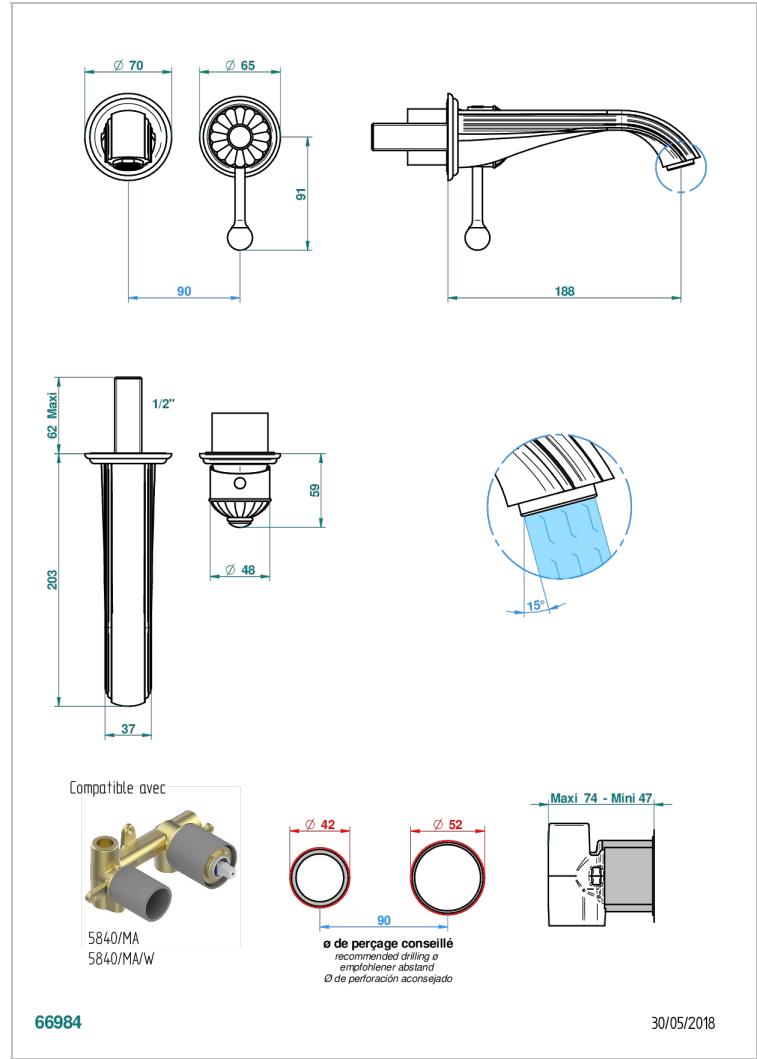

MANDARINE CLEAR CRYSTAL

U1D-6541B

THG[®]
PARIS

Trim only for Built-in basin mixer with spout (two x 1/2" inlets and one 1/2" outlet), without waste

CHARACTERISTIC

- Mandarine Clear crystal
- Trim only for Built-in basin mixer with spout (two x 1/2" inlets and one 1/2" outlet), without waste

RELATED SKU'S

- Ref. G00-5840/MA/W Rough parts for concealed wall-mounted mixer with 1/2" outlet, for WC douche - WRAS approved

AVAILABLE FINITIONS

Antique nickel - H28
Black ceram - D30
Blush PVD - H62
Brass color PVD - H49
Brown bronze color PVD - F33
Gold color PVD - H52

Nickel color PVD - H55
Polished chrome (color finish) - A02
Polished chrome / Polished gold (color finish) - G02
Polished gold (color finish) - F01
Polished nickel - B01
Soft gold - F30

Soft matt gold - F31
Umber PVD - H66
Varnished matt antique red copper (color finish) - H07