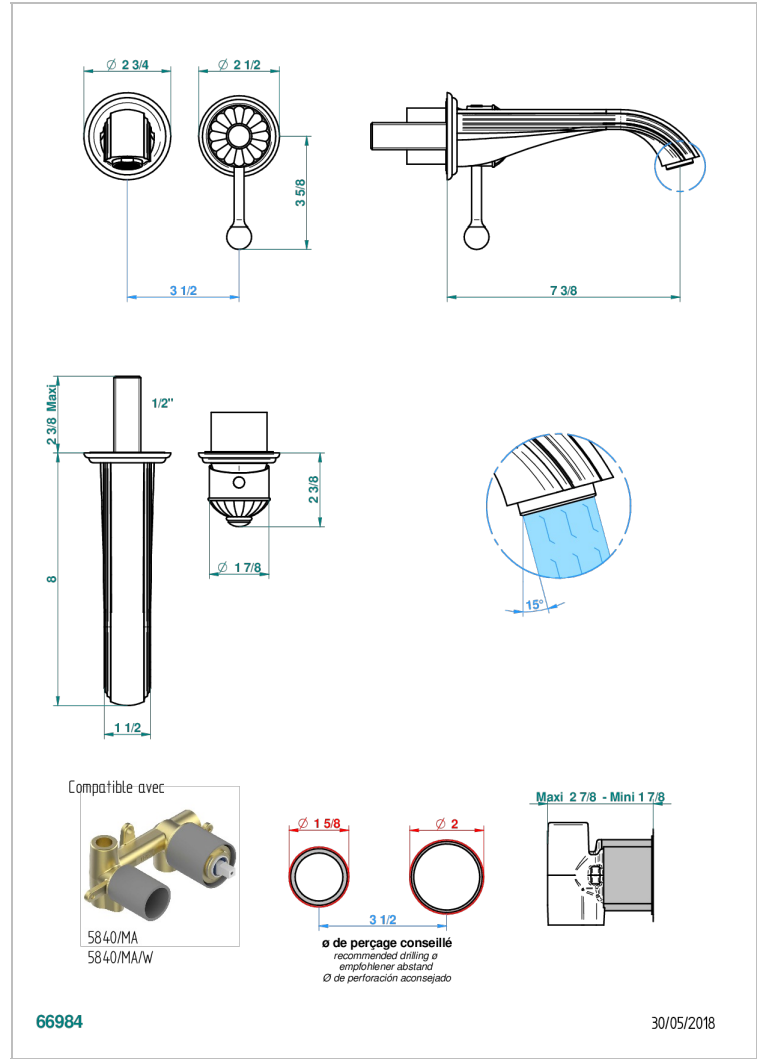

MANDARINE CLEAR CRYSTAL

U1D-6541B

THG[®]
PARIS

Trim only for Built-in basin mixer with spout (two x 1/2" inlets and one 1/2" outlet), without waste

CHARACTERISTIC

- Mandarine Clear crystal
- Trim only for Built-in basin mixer with spout (two x 1/2" inlets and one 1/2" outlet), without waste

RELATED SKU'S

- Ref. G00-5840/MA/W Rough parts for concealed wall-mounted mixer with 1/2" outlet, for WC douche - WRAS approved

AVAILABLE FINITIONS

Antique nickel - H28
Black ceram - D30
Blush PVD - H62
Brass color PVD - H49
Brown bronze color PVD - F33
Gold color PVD - H52

Nickel color PVD - H55
Polished chrome (color finish) - A02
Polished chrome / Polished gold (color finish) - G02
Polished gold (color finish) - F01
Polished nickel - B01
Soft gold - F30

Soft matt gold - F31
Umber PVD - H66
Varnished matt antique red copper (color finish) - H07