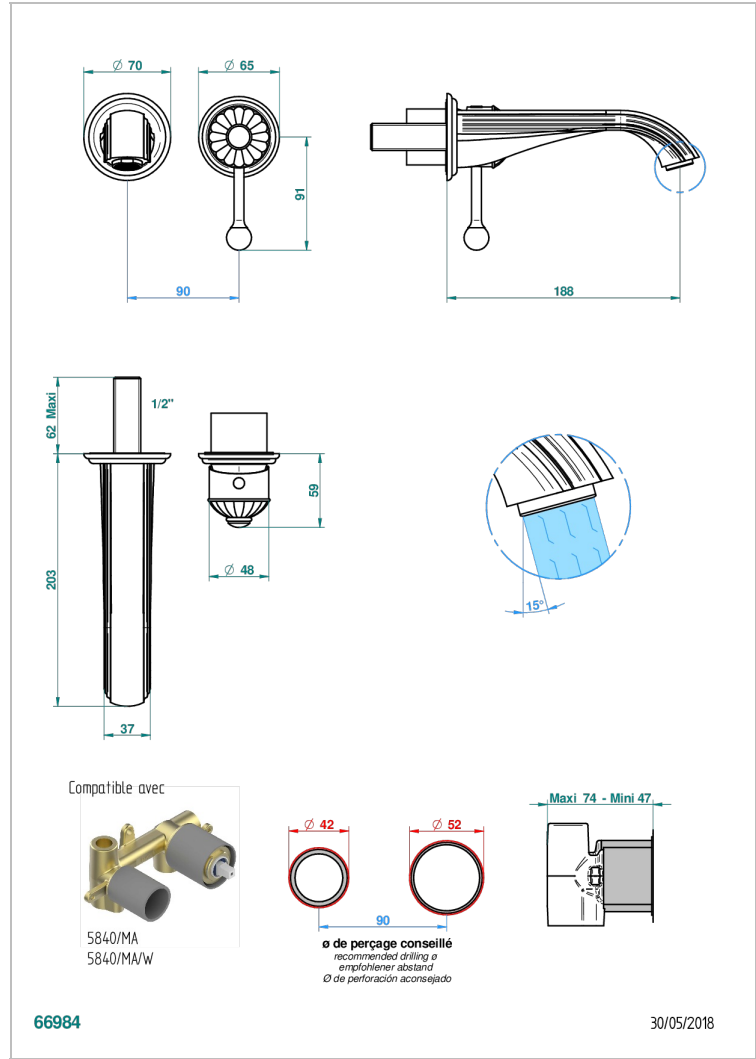

# MANDARINE CRISTAL CLARO

U1D-6541B

THG<sup>®</sup>  
PARIS

Trim only for Built-in basin mixer with spout (two x 1/2" inlets and one 1/2" outlet), without waste

## CARACTERÍSTICAS

- Mandarine cristal claro
- Trim only for Built-in basin mixer with spout (two x 1/2" inlets and one 1/2" outlet), without waste

## PRODUCTOS RELACIONADOS

- Ref. G00-5840/MA Parte empotrada para mezclador mural con salida hembra 1/2