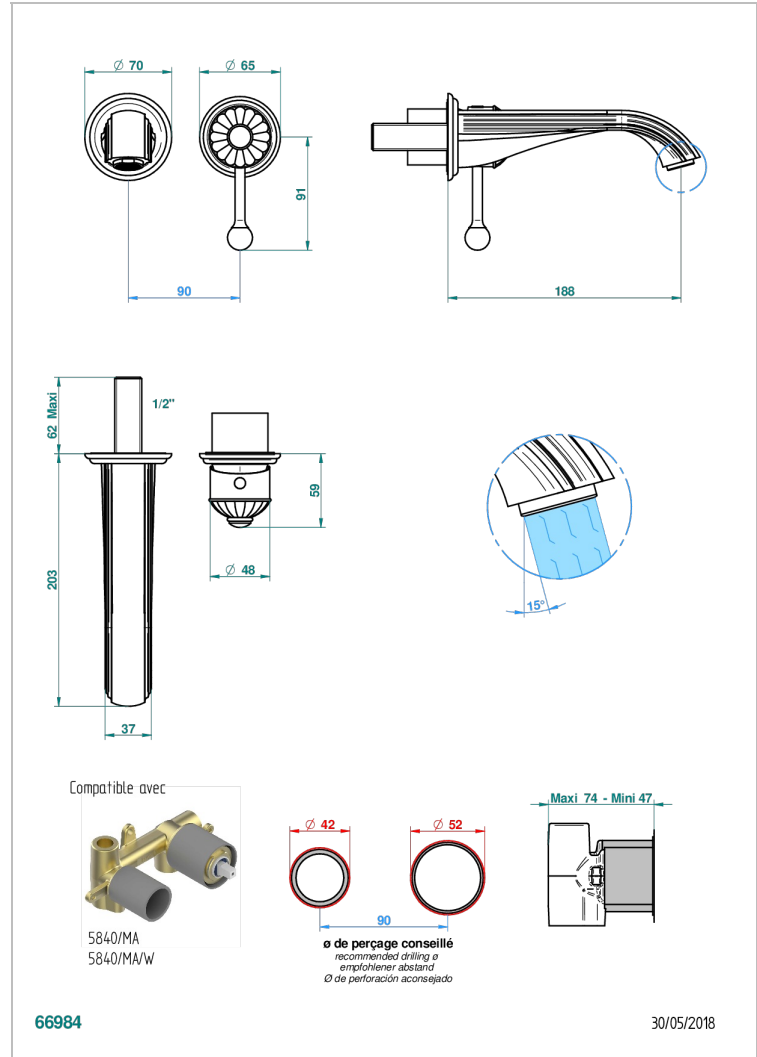

MANDARINE CLEAR CRYSTAL

U1D-6541B

THG[®]
PARIS

Trim only for Built-in basin mixer with spout (two x 1/2" inlets and one 1/2" outlet), without waste

CHARACTERISTIC

- Mandarin Clear crystal
- Trim only for Built-in basin mixer with spout (two x 1/2" inlets and one 1/2" outlet), without waste

RELATED SKU'S

- Ref. G00-5840/MA Rough parts for concealed wall-mounted mixer with 1/2" outlet

AVAILABLE FINITIONS

Antique nickel - H28
Black ceram - D30
Blush PVD - H62
Brass color PVD - H49
Brown bronze color PVD - F33
Gold color PVD - H52