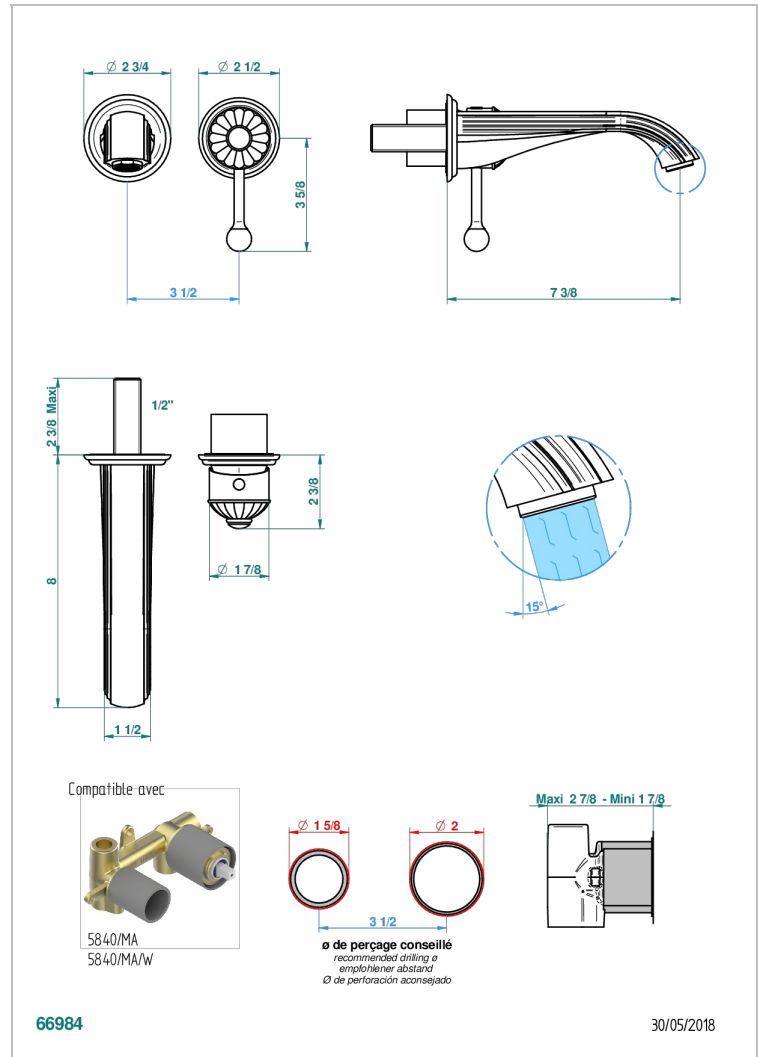

MANDARINE CRISTAL CLARO

U1D-6541B

THG[®]
PARIS

Trim only for Built-in basin mixer with spout (two x 1/2" inlets and one 1/2" outlet), without waste

CARACTERÍSTICAS

- Mandarine cristal claro
- Trim only for Built-in basin mixer with spout (two x 1/2" inlets and one 1/2" outlet), without waste

PRODUCTOS RELACIONADOS

- Ref. G00-5840/MA Parte empotrada para mezclador mural con salida hembra 1/2

ACABADOS DISPONIBLES

Bronce claro - D01
Cerámica negra mate - D30
Cobre viejo mate - H07
Cromo - A02
Cromo / dorado - G02
Cromo mate - C02