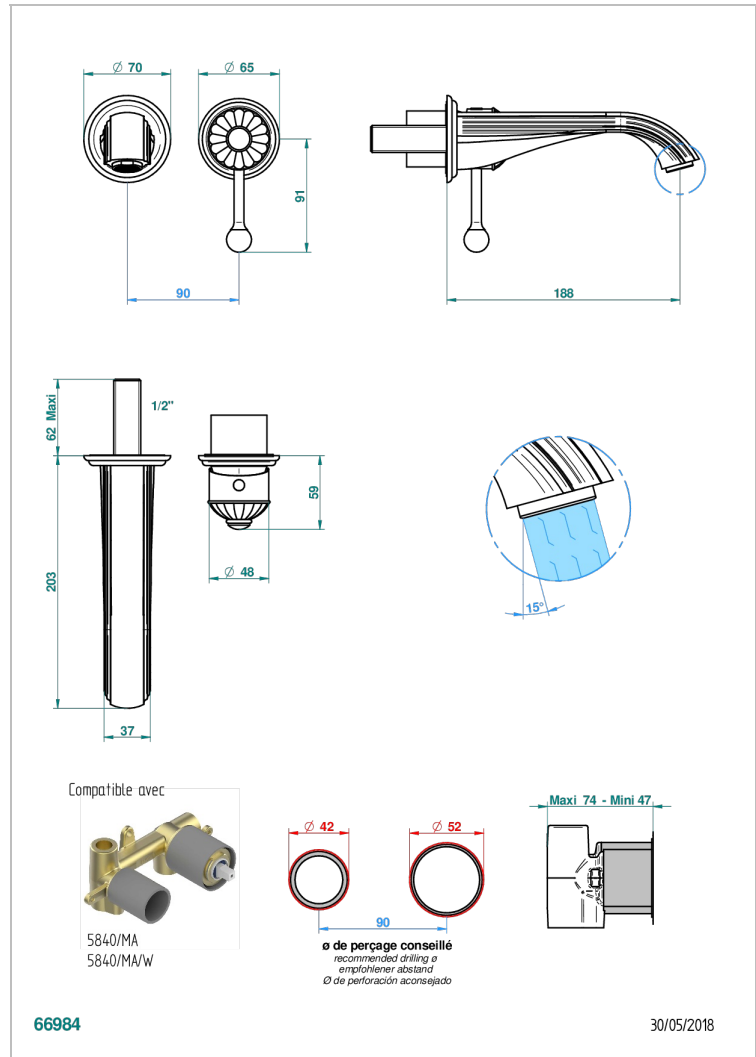

# MANDARINE CRISTAL CLARO

U1D-6541B

THG<sup>®</sup>  
PARIS

Trim only for Built-in basin mixer with spout (two x 1/2" inlets and one 1/2" outlet), without waste

## CARACTERÍSTICAS

- Mandarine cristal claro
- Trim only for Built-in basin mixer with spout (two x 1/2" inlets and one 1/2" outlet), without waste

## PRODUCTOS RELACIONADOS

- Ref. G00-5840/MA Parte empotrada para mezclador mural con salida hembra 1/2