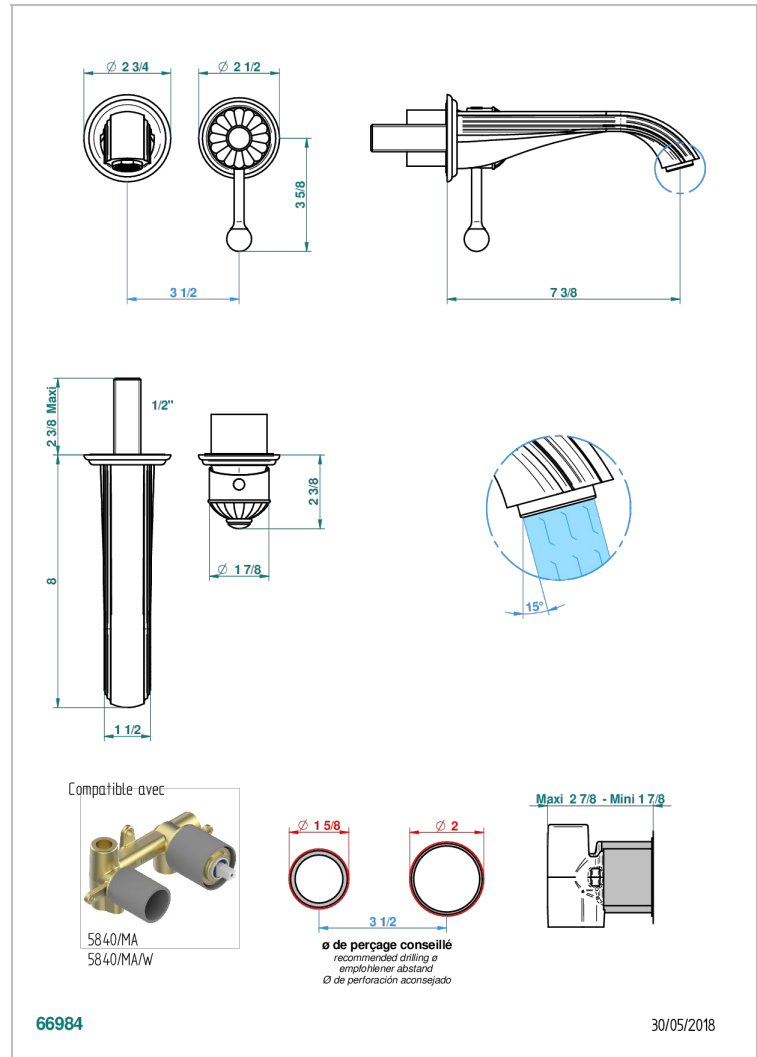

MANDARINE CRISTAL CLARO

U1D-6541B

THG[®]
PARIS

Trim only for Built-in basin mixer with spout (two x 1/2" inlets and one 1/2" outlet), without waste

CARACTERÍSTICAS

- Mandarine cristal claro
- Trim only for Built-in basin mixer with spout (two x 1/2" inlets and one 1/2" outlet), without waste

PRODUCTOS RELACIONADOS

- Ref. G00-5840/MA Parte empotrada para mezclador mural con salida hembra 1/2

ACABADOS DISPONIBLES

Bronce claro - D01
Cerámica negra mate - D30
Cobre viejo mate - H07
Cromo - A02
Cromo / dorado - G02
Cromo mate - C02