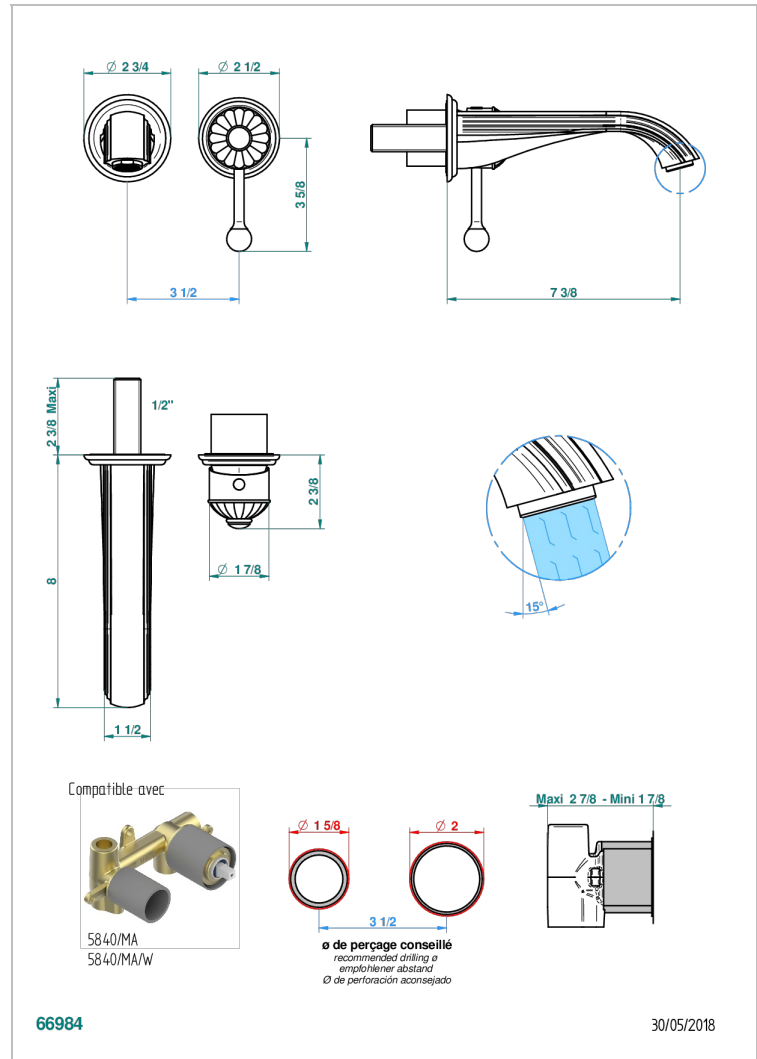

MANDARINE CLEAR CRYSTAL

U1D-6541B

THG[®]
PARIS

Trim only for Built-in basin mixer with spout (two x 1/2" inlets and one 1/2" outlet), without waste

CHARACTERISTIC

- Mandarine Clear crystal
- Trim only for Built-in basin mixer with spout (two x 1/2" inlets and one 1/2" outlet), without waste

RELATED SKU'S

- Ref. G00-5840/MA Rough parts for concealed wall-mounted mixer with 1/2" outlet

AVAILABLE FINITIONS

Antique nickel - H28
Black ceram - D30
Blush PVD - H62
Brass color PVD - H49
Brown bronze color PVD - F33
Gold color PVD - H52