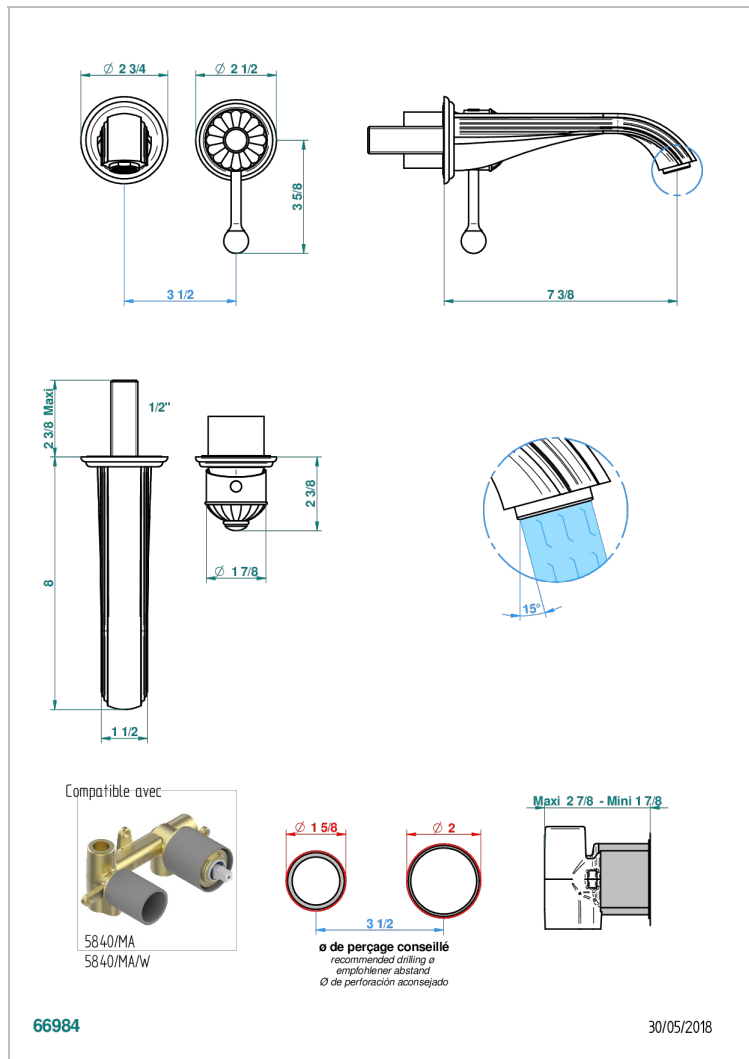

MANDARINE CLEAR CRYSTAL

U1D-6541B

Trim only for Built-in basin mixer with spout (two x 1/2" inlets and one 1/2" outlet), without waste

特色

- Mandarin Clear crystal
- Trim only for Built-in basin mixer with spout (two x 1/2" inlets and one 1/2" outlet), without waste

相关的SKU

- Ref. G00-5840/MA 卫浴套装, 含: 入墙式弯管出水管, 1米25强化软管, 触控式花洒和托勾, 美国标准

可选饰面

Black ceram - D30
Blush PVD - H62
Graphite PVD - H64
Matt Umber PVD - H67
Matt blush PVD - H60
Matt graphite PVD - H65

PVD哑光棕铜 - F34
PVD哑光金 - H53
PVD哑光铜 - H50
PVD哑光镍 - H56
PVD抛光铜 - H49
PVD棕铜 - F33