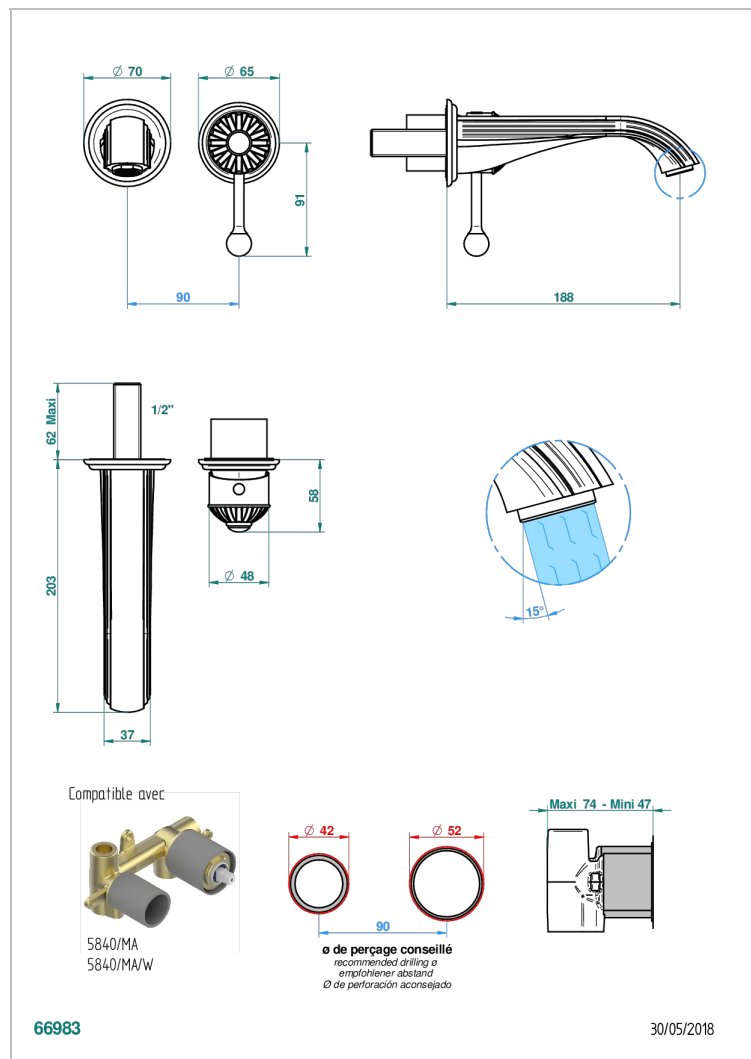

# MANDARINE METAL

U1A-6541B

THG<sup>®</sup>  
PARIS

Trim only for Built-in basin mixer with spout (two x 1/2" inlets and one 1/2" outlet), without waste

## CARACTERÍSTICAS

- Mandarin Metal
- Trim only for Built-in basin mixer with spout (two x 1/2" inlets and one 1/2" outlet), without waste

## PRODUCTOS RELACIONADOS

- Ref. G00-5840/MAUS Rough parts for concealed wall-mounted mixer with 1/2" outlet