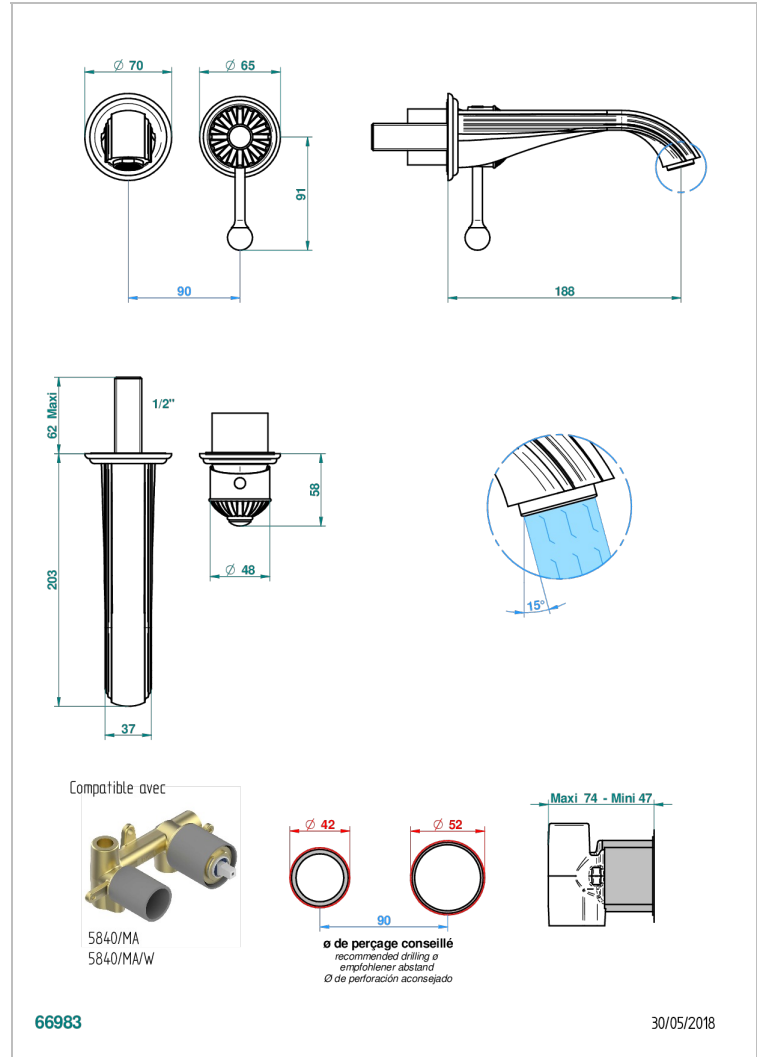

MANDARINE METAL

U1A-6541B

Trim only for Built-in basin mixer with spout (two x 1/2" inlets and one 1/2" outlet), without waste

CHARACTERISTIC

- Mandarin Metal
- Trim only for Built-in basin mixer with spout (two x 1/2" inlets and one 1/2" outlet), without waste

RELATED SKU'S

- Ref. G00-5840/MAUS Rough parts for concealed wall-mounted mixer with 1/2" outlet

AVAILABLE FINITIONS

Black ceram - D30
Blush PVD - H62
Brass color PVD - H49
Brown bronze color PVD - F33
Chrome polished - A02
Chrome polished / gold polished - G02