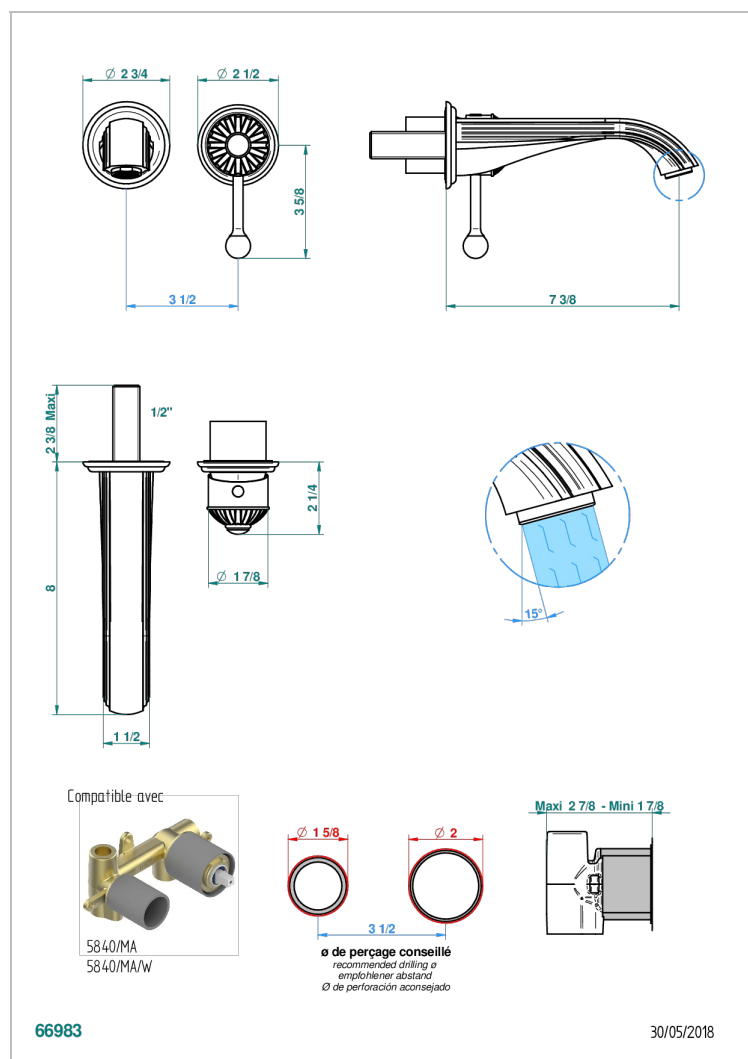

MANDARINE METAL

U1A-6541B

THG[®]
PARIS

Trim only for Built-in basin mixer with spout (two x 1/2" inlets and one 1/2" outlet), without waste

CARACTERÍSTICAS

- Mandarin Metal
- Trim only for Built-in basin mixer with spout (two x 1/2" inlets and one 1/2" outlet), without waste

PRODUCTOS RELACIONADOS

- Ref. G00-5840/MAUS Rough parts for concealed wall-mounted mixer with 1/2" outlet

ACABADOS DISPONIBLES

Bronce claro - D01
Cerámica negra mate - D30
Cobre viejo mate - H07
Cromo - A02
Cromo / dorado - G02
Cromo mate - C02