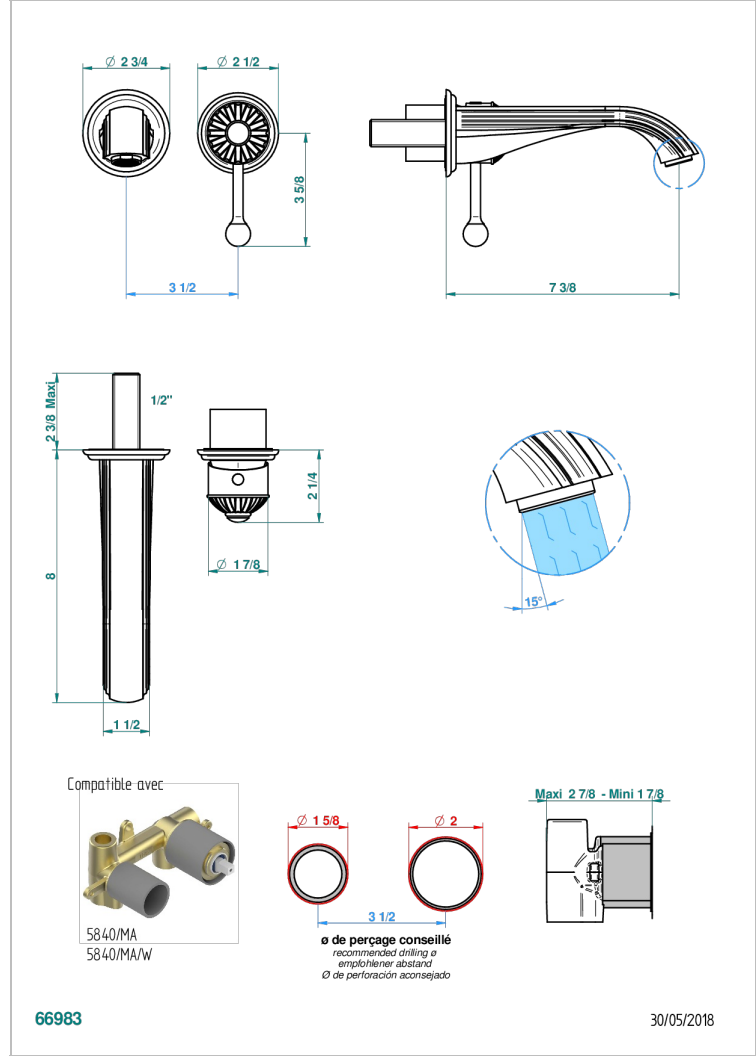

MANDARINE METAL

U1A-6541B

THG[®]
PARIS

Trim only for Built-in basin mixer with spout (two x 1/2" inlets and one 1/2" outlet), without waste

CHARACTERISTIC

- Mandarin Metal
- Trim only for Built-in basin mixer with spout (two x 1/2" inlets and one 1/2" outlet), without waste

RELATED SKU'S

- Ref. G00-5840/MAUS Rough parts for concealed wall-mounted mixer with 1/2" outlet

AVAILABLE FINITIONS

Black ceram - D30
Blush PVD - H62
Brass color PVD - H49
Brown bronze color PVD - F33
Chrome polished - A02
Chrome polished / gold polished - G02