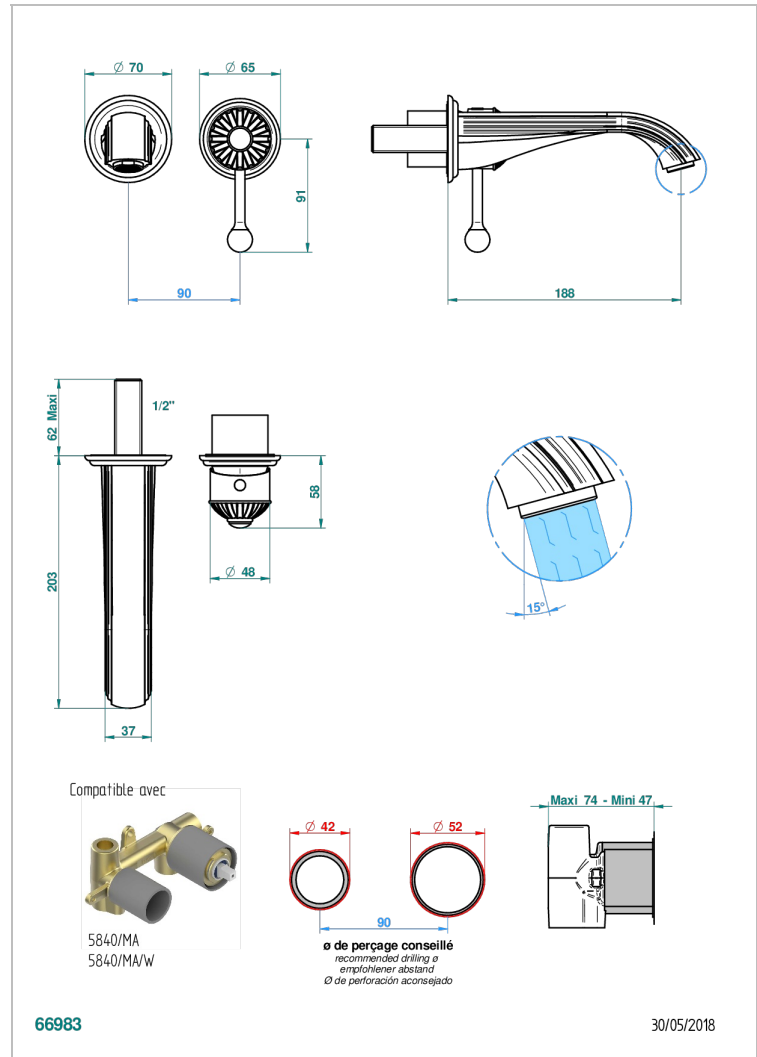

MANDARINE METAL

U1A-6541B

THG
PARIS

Trim only for Built-in basin mixer with spout (two x 1/2" inlets and one 1/2" outlet), without waste

CHARACTERISTIC

- Mandarin Metal
- Trim only for Built-in basin mixer with spout (two x 1/2" inlets and one 1/2" outlet), without waste

RELATED SKU'S

- Ref. G00-5840/MA/W Rough parts for concealed wall-mounted mixer with 1/2" outlet, for WC douche - WRAS approved

AVAILABLE FINITIONS

Antique nickel - H28
Black ceram - D30
Blush PVD - H62
Brass color PVD - H49
Brown bronze color PVD - F33
Gold color PVD - H52

Nickel color PVD - H55
Polished chrome (color finish) - A02
Polished chrome / Polished gold (color finish) - G02
Polished gold (color finish) - F01
Polished nickel - B01
Soft gold - F30

Soft matt gold - F31
Umber PVD - H66
Varnished matt antique red copper (color finish) - H07