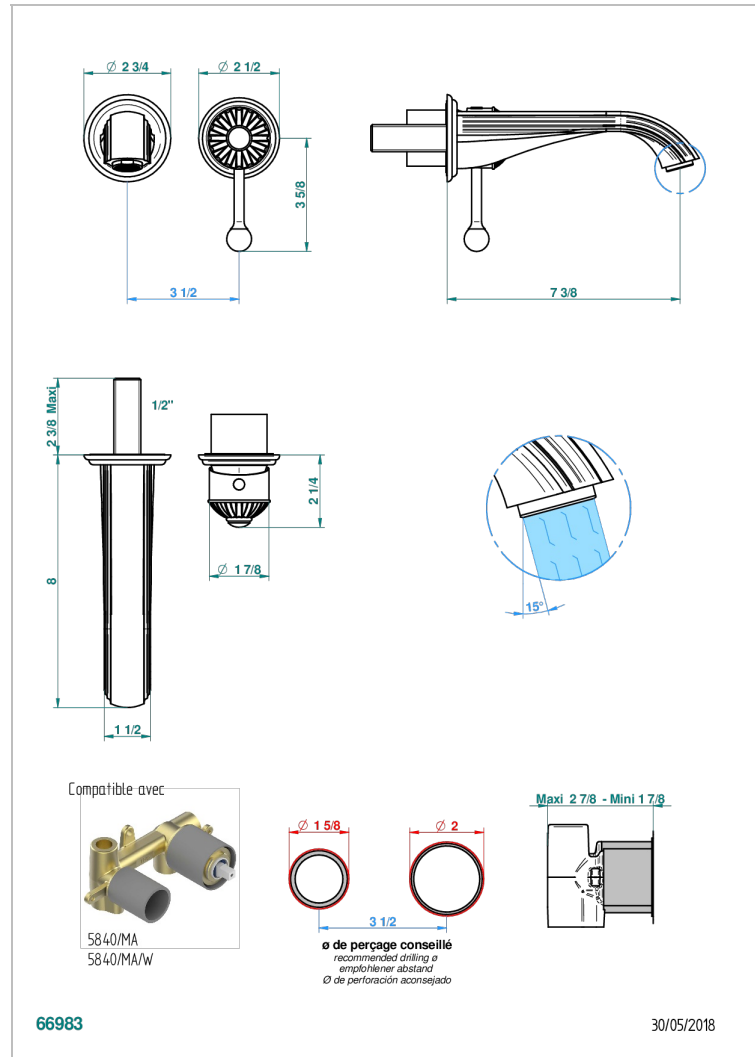

# MANDARINE METAL

U1A-6541B

THG<sup>®</sup>  
PARIS

Trim only for Built-in basin mixer with spout (two x 1/2" inlets and one 1/2" outlet), without waste

## CHARACTERISTIC

- Mandarin Metal
- Trim only for Built-in basin mixer with spout (two x 1/2" inlets and one 1/2" outlet), without waste

## RELATED SKU'S

- Ref. G00-5840/MA/W Rough parts for concealed wall-mounted mixer with 1/2" outlet, for WC douche - WRAS approved