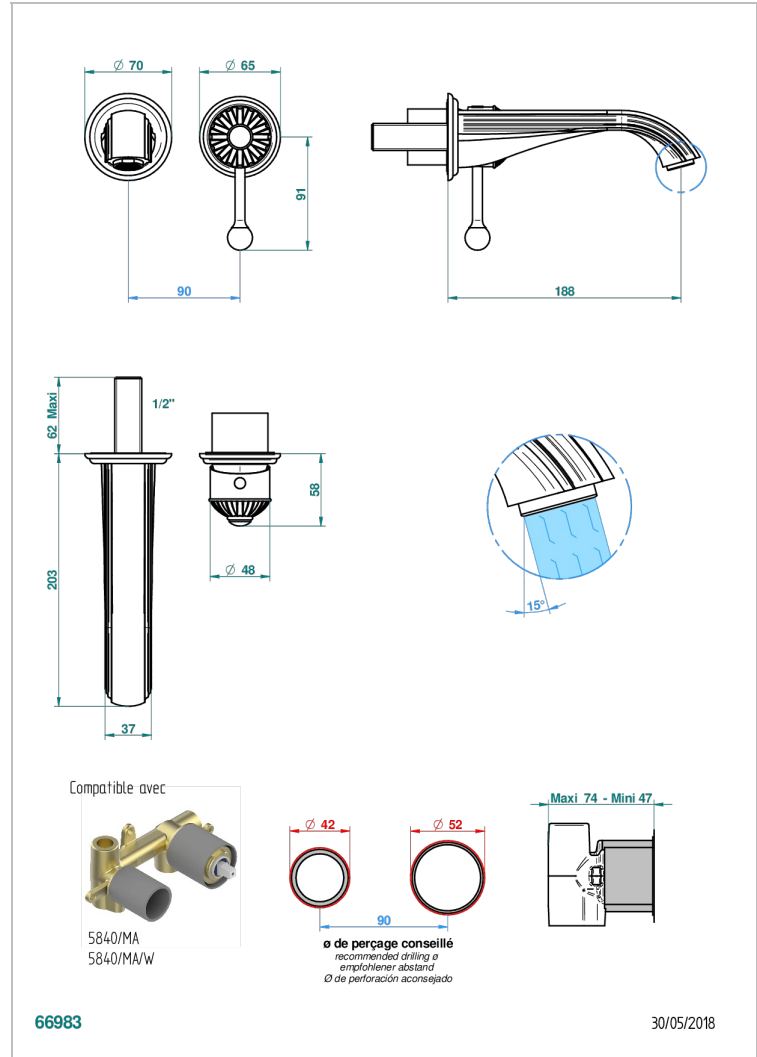

# MANDARINE METAL

U1A-6541B

THG<sup>®</sup>  
PARIS

Trim only for Built-in basin mixer with spout (two x 1/2" inlets and one 1/2" outlet), without waste

## CHARACTERISTIC

- Mandarin Metal
- Trim only for Built-in basin mixer with spout (two x 1/2" inlets and one 1/2" outlet), without waste

## RELATED SKU'S

- Ref. G00-5840/MA Rough parts for concealed wall-mounted mixer with 1/2" outlet