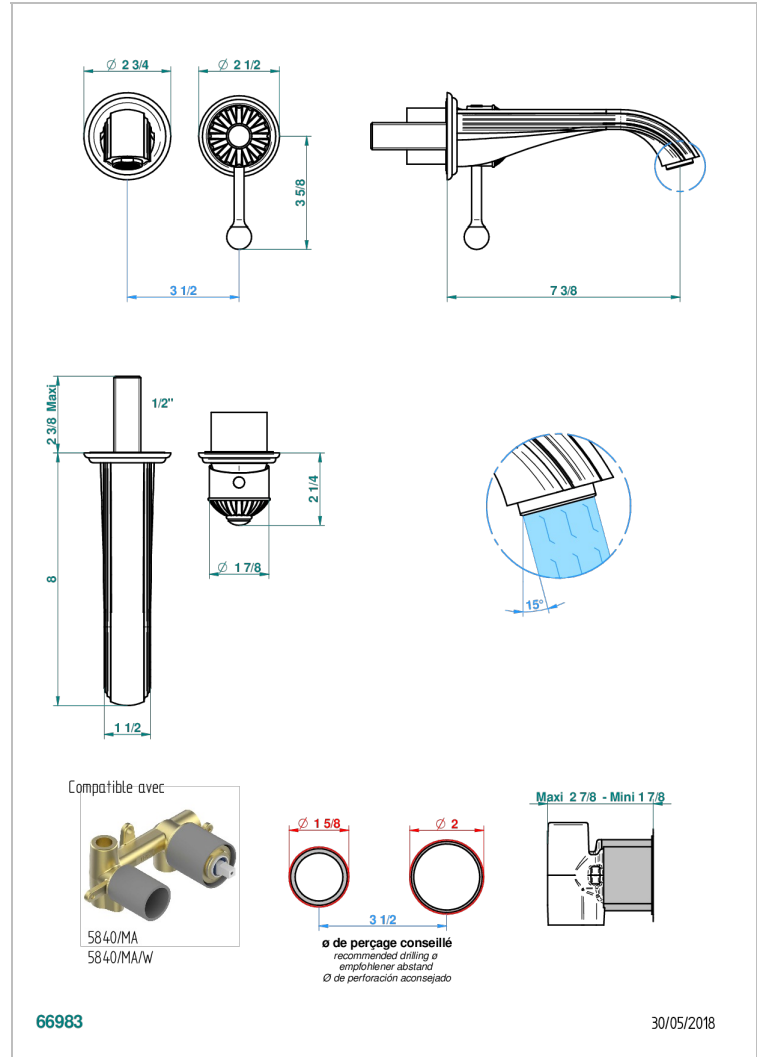

# MANDARINE METAL

U1A-6541B

THG<sup>®</sup>  
PARIS

Trim only for Built-in basin mixer with spout (two x 1/2" inlets and one 1/2" outlet), without waste

## CHARACTERISTIC

- Mandarin Metal
- Trim only for Built-in basin mixer with spout (two x 1/2" inlets and one 1/2" outlet), without waste

## RELATED SKU'S

- Ref. G00-5840/MA Rough parts for concealed wall-mounted mixer with 1/2" outlet