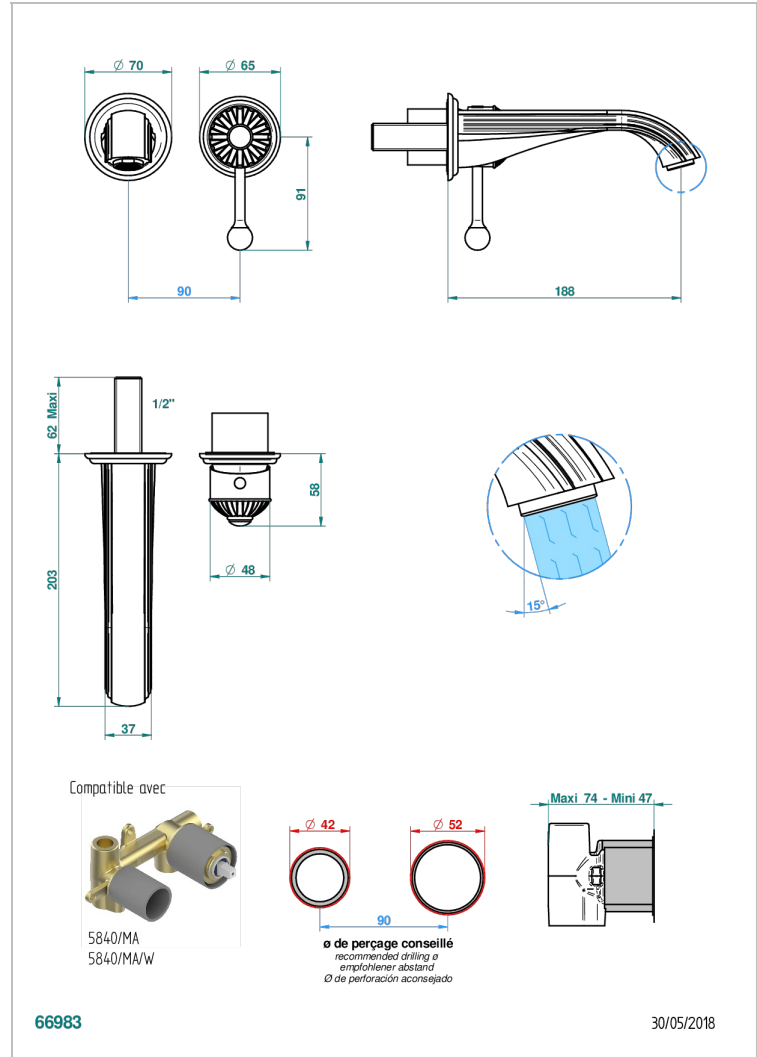

# MANDARINE METAL

U1A-6541B

Trim only for Built-in basin mixer with spout (two x 1/2" inlets and one 1/2" outlet), without waste

THG<sup>®</sup>  
PARIS

## CARACTERÍSTICAS

- Mandarin Metal
- Trim only for Built-in basin mixer with spout (two x 1/2" inlets and one 1/2" outlet), without waste

## PRODUCTOS RELACIONADOS

- Ref. G00-5840/MA Parte empotrada para mezclador mural con salida hembra 1/2