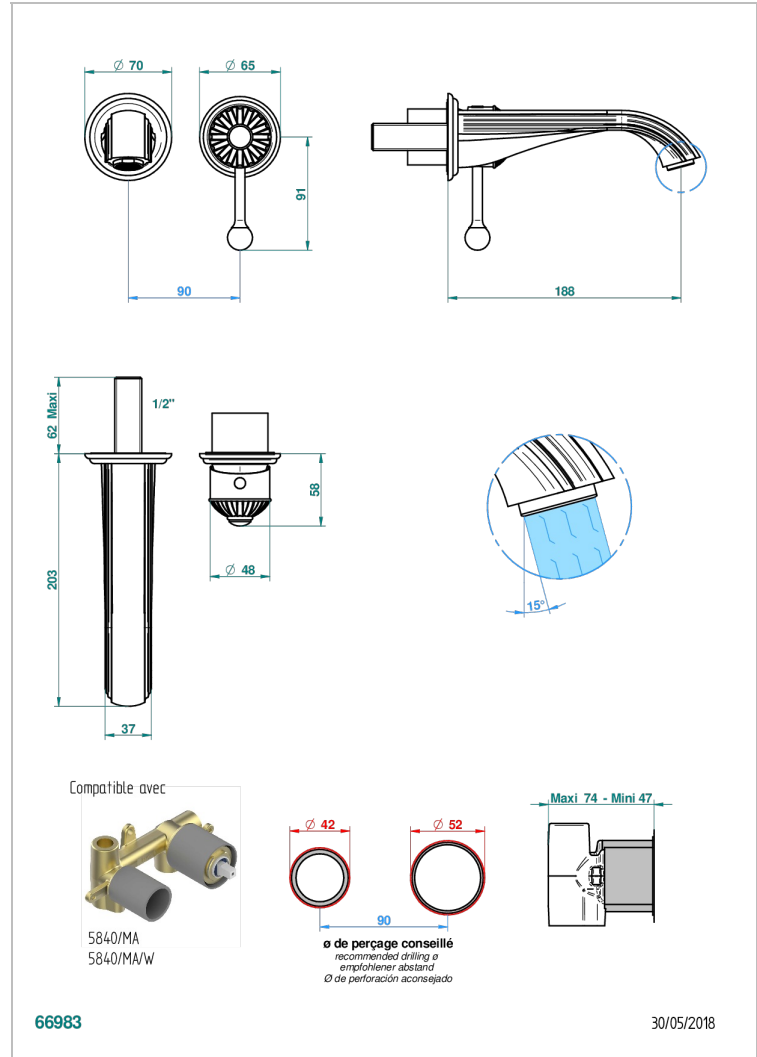

MANDARINE METAL

U1A-6541B

THG
PARIS

Trim only for Built-in basin mixer with spout (two x 1/2" inlets and one 1/2" outlet), without waste

CHARACTERISTIC

- Mandarin Metal
- Trim only for Built-in basin mixer with spout (two x 1/2" inlets and one 1/2" outlet), without waste

RELATED SKU'S

- Ref. G00-5840/MA Rough parts for concealed wall-mounted mixer with 1/2" outlet

AVAILABLE FINITIONS

Antique nickel - H28
Black ceram - D30
Blush PVD - H62
Brass color PVD - H49
Brown bronze color PVD - F33
Gold color PVD - H52