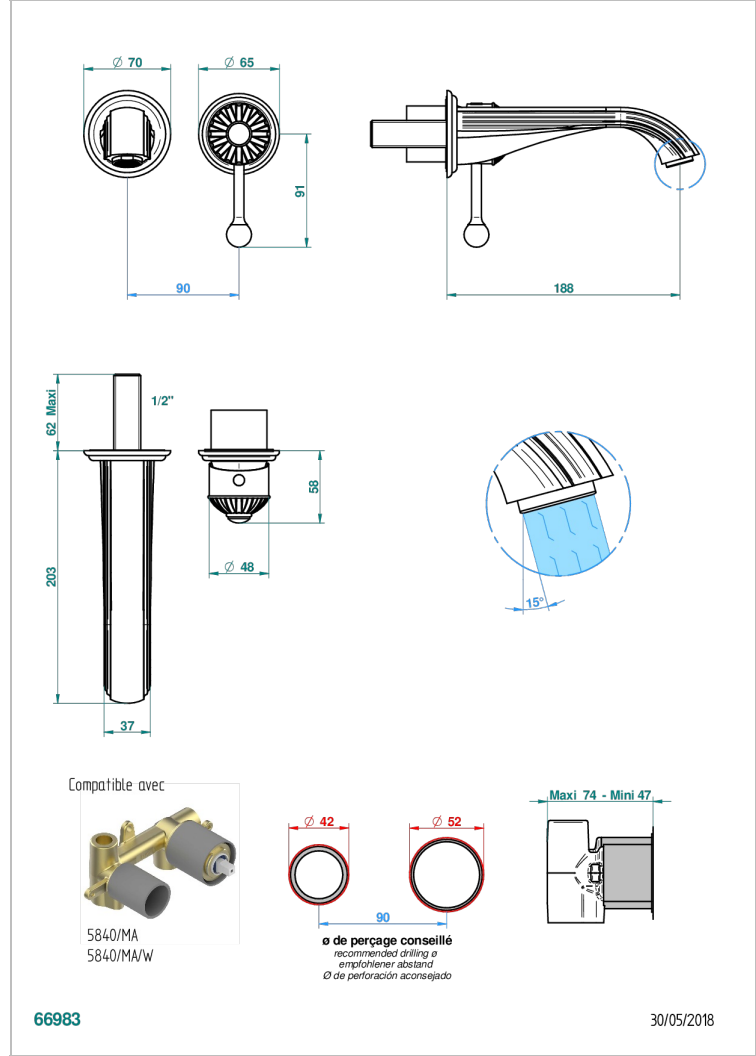

MANDARINE METAL

U1A-6541B

Trim only for Built-in basin mixer with spout (two x 1/2" inlets and one 1/2" outlet), without waste

THG[®]
PARIS

特色

- Mandarin Metal
- Trim only for Built-in basin mixer with spout (two x 1/2" inlets and one 1/2" outlet), without waste

相关的SKU

- Ref. G00-5840/MA 卫浴套装, 含: 入墙式弯管出水管, 1米25强化软管, 触控式花洒和托勾, 美国标准

可选饰面

Black ceram - D30
Blush PVD - H62
Graphite PVD - H64
Matt Umber PVD - H67
Matt blush PVD - H60
Matt graphite PVD - H65

PVD哑光棕铜 - F34
PVD哑光金 - H53
PVD哑光铜 - H50
PVD哑光镍 - H56
PVD抛光铜 - H49
PVD棕铜 - F33