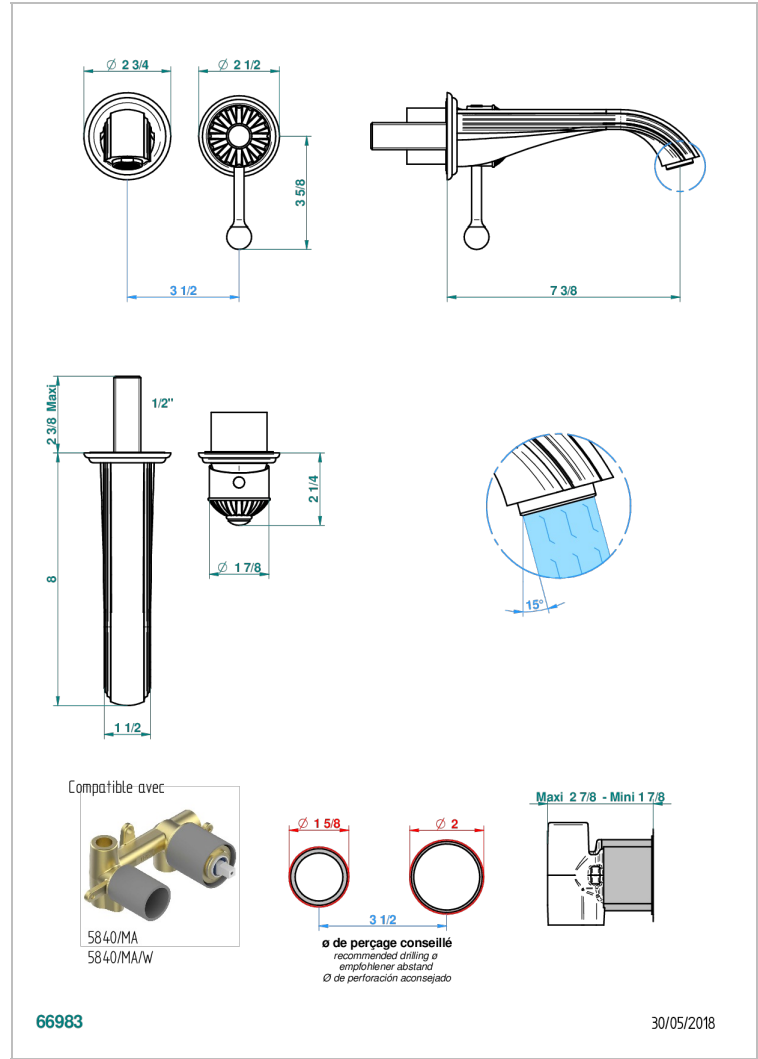

# MANDARINE METAL

U1A-6541B

THG<sup>®</sup>  
PARIS

Trim only for Built-in basin mixer with spout (two x 1/2" inlets and one 1/2" outlet), without waste

## CARACTERÍSTICAS

- Mandarin Metal
- Trim only for Built-in basin mixer with spout (two x 1/2" inlets and one 1/2" outlet), without waste

## PRODUCTOS RELACIONADOS

- Ref. G00-5840/MA Parte empotrada para mezclador mural con salida hembra 1/2