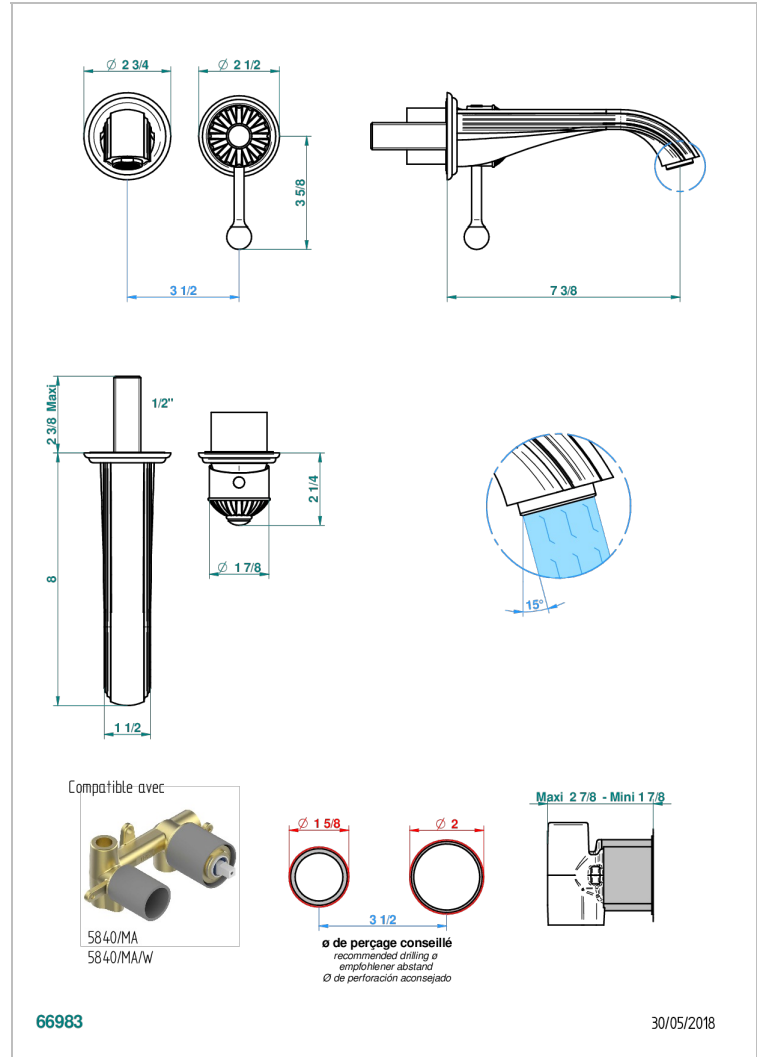

MANDARINE METAL

U1A-6541B

THG[®]
PARIS

Trim only for Built-in basin mixer with spout (two x 1/2" inlets and one 1/2" outlet), without waste

CHARACTERISTIC

- Mandarin Metal
- Trim only for Built-in basin mixer with spout (two x 1/2" inlets and one 1/2" outlet), without waste

RELATED SKU'S

- Ref. G00-5840/MA Rough parts for concealed wall-mounted mixer with 1/2" outlet

AVAILABLE FINITIONS

Antique nickel - H28
Black ceram - D30
Blush PVD - H62
Brass color PVD - H49
Brown bronze color PVD - F33
Gold color PVD - H52