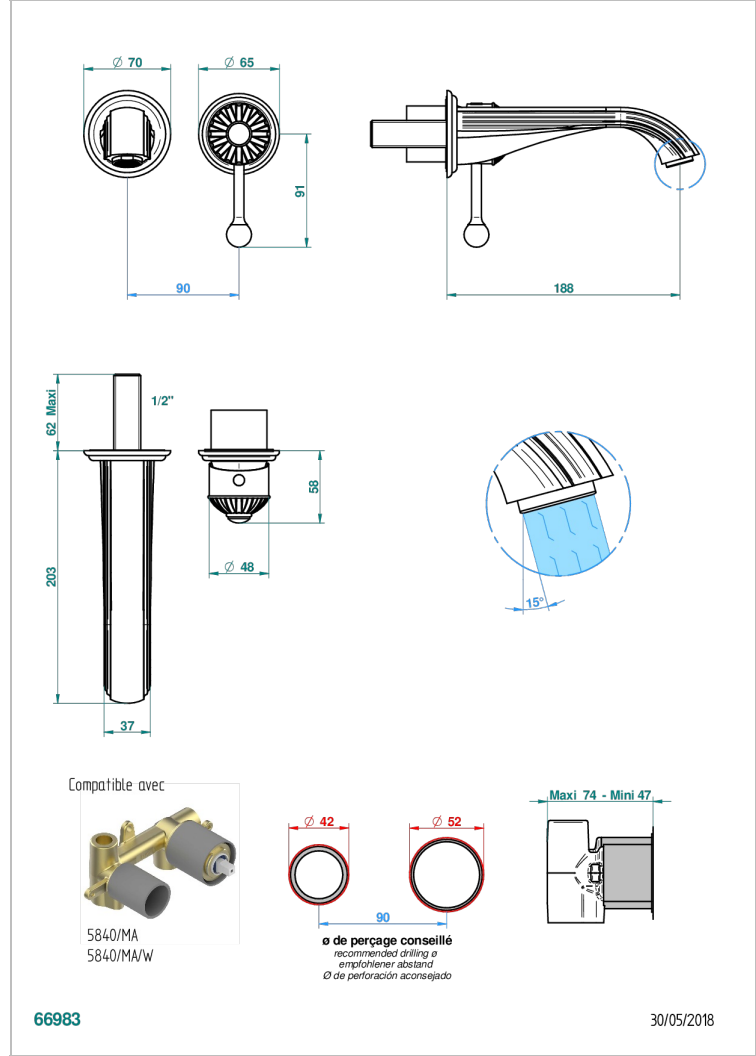

Trim only for Built-in basin mixer with spout (two x 1/2" inlets and one 1/2" outlet), without waste

CHARACTERISTIC

- Jaipur Metal
- Trim only for Built-in basin mixer with spout (two x 1/2" inlets and one 1/2" outlet), without waste

RELATED SKU'S

- Ref. G00-5840/MAUS Rough parts for concealed wall-mounted mixer with 1/2" outlet

AVAILABLE FINITIONS

Black ceram - D30
Blush PVD - H62
Brass color PVD - H49
Brown bronze color PVD - F33
Chrome polished - A02
Chrome polished / gold polished - G02