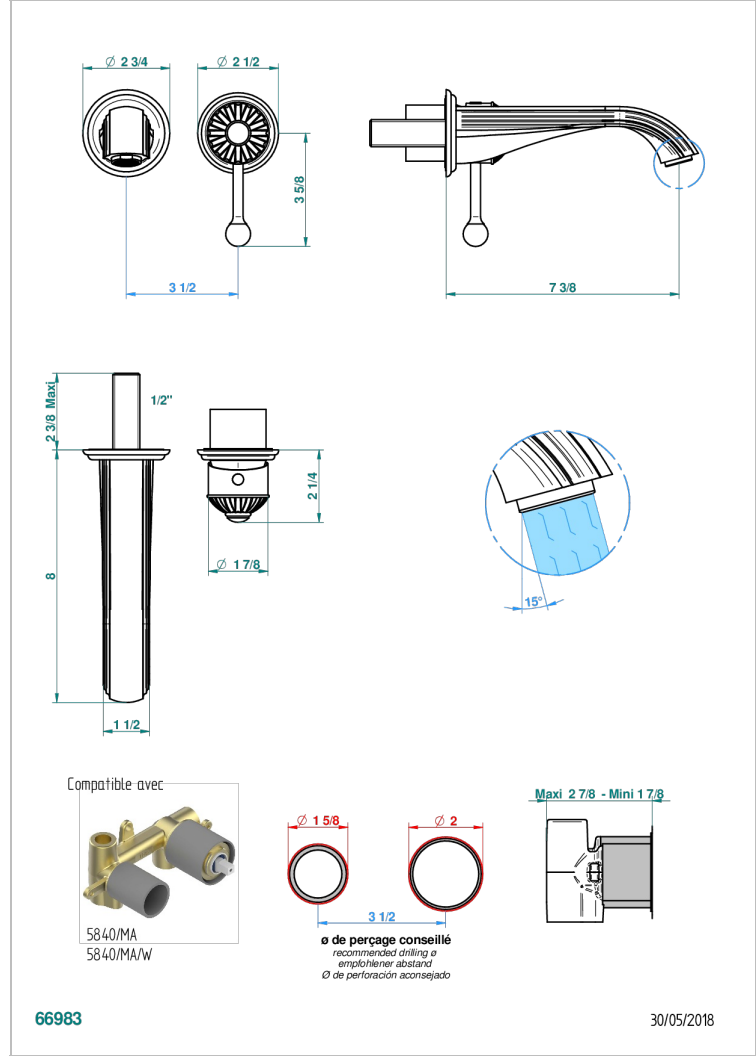

Trim only for Built-in basin mixer with spout (two x 1/2" inlets and one 1/2" outlet), without waste

CHARACTERISTIC

- Jaipur Metal
- Trim only for Built-in basin mixer with spout (two x 1/2" inlets and one 1/2" outlet), without waste

RELATED SKU'S

- Ref. G00-5840/MAUS Rough parts for concealed wall-mounted mixer with 1/2" outlet

AVAILABLE FINITIONS

Black ceram - D30
Blush PVD - H62
Brass color PVD - H49
Brown bronze color PVD - F33
Chrome polished - A02
Chrome polished / gold polished - G02