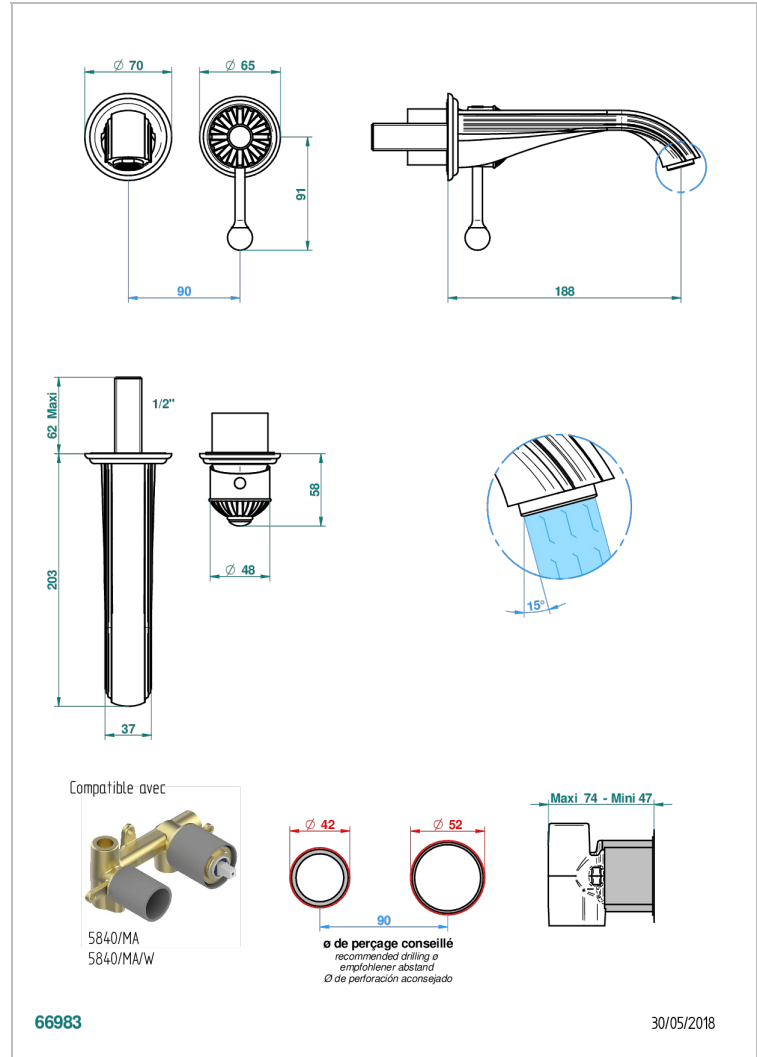

Trim only for Built-in basin mixer with spout (two x 1/2" inlets and one 1/2" outlet), without waste

CARACTERÍSTICAS

- Jaipur metal
- Trim only for Built-in basin mixer with spout (two x 1/2" inlets and one 1/2" outlet), without waste

PRODUCTOS RELACIONADOS

- Ref. G00-5840/MA Parte empotrada para mezclador mural con salida hembra 1/2

ACABADOS DISPONIBLES

Bronce claro - D01
Cerámica negra mate - D30
Cobre viejo mate - H07
Cromo - A02
Cromo / dorado - G02
Cromo mate - C02