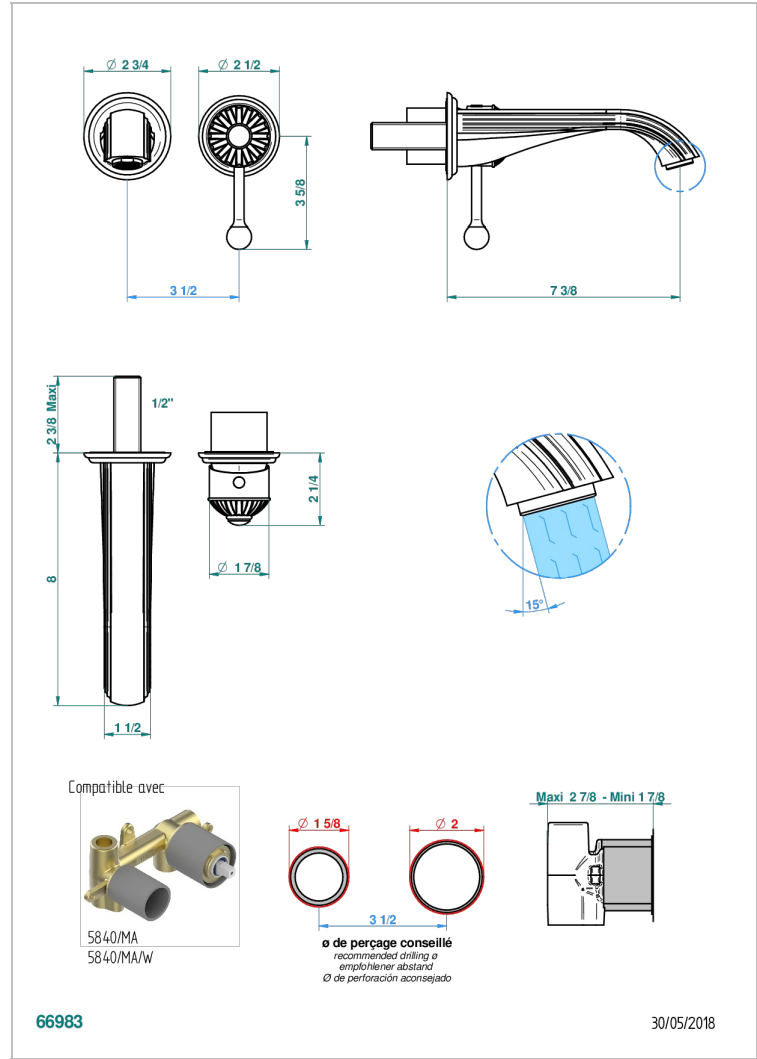

Trim only for Built-in basin mixer with spout (two x 1/2" inlets and one 1/2" outlet), without waste

CARACTERÍSTICAS

- Jaipur metal
- Trim only for Built-in basin mixer with spout (two x 1/2" inlets and one 1/2" outlet), without waste

PRODUCTOS RELACIONADOS

- Ref. G00-5840/MA Parte empotrada para mezclador mural con salida hembra 1/2

ACABADOS DISPONIBLES

Bronce claro - D01
Cerámica negra mate - D30
Cobre viejo mate - H07
Cromo - A02
Cromo / dorado - G02
Cromo mate - C02