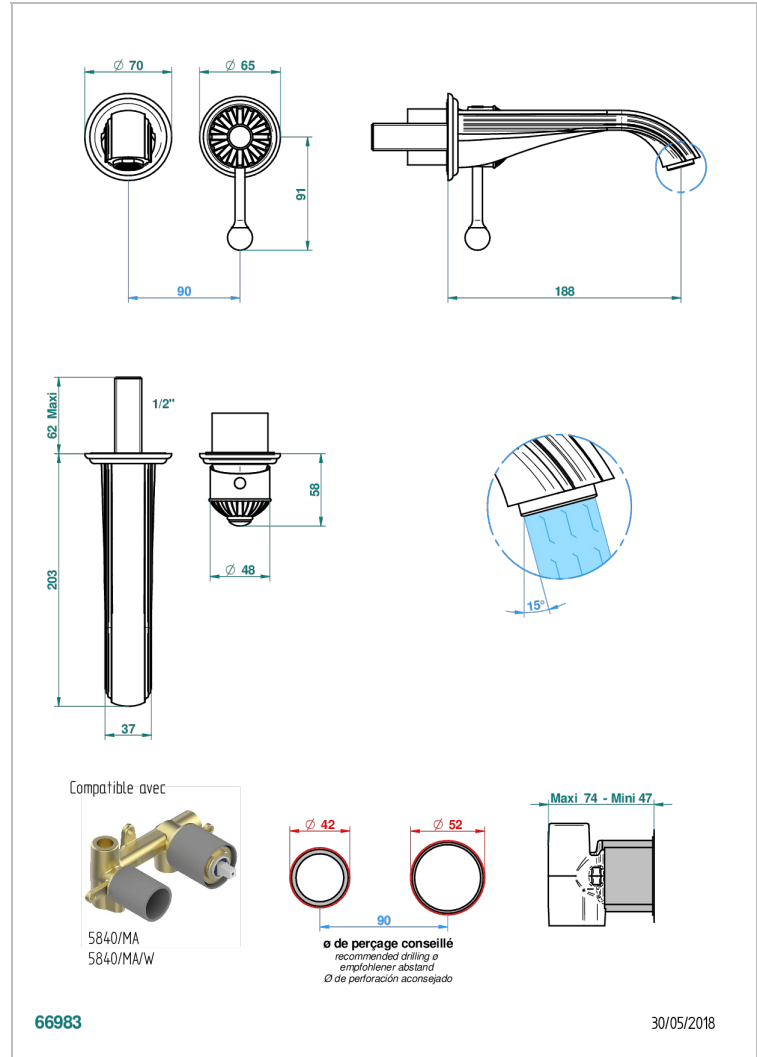

Trim only for Built-in basin mixer with spout (two x 1/2" inlets and one 1/2" outlet), without waste

CHARACTERISTIC

- Jaipur Metal
- Trim only for Built-in basin mixer with spout (two x 1/2" inlets and one 1/2" outlet), without waste

RELATED SKU'S

- Ref. G00-5840/MA Rough parts for concealed wall-mounted mixer with 1/2" outlet

AVAILABLE FINITIONS

Antique nickel - H28
Black ceram - D30
Blush PVD - H62
Brass color PVD - H49
Brown bronze color PVD - F33
Gold color PVD - H52