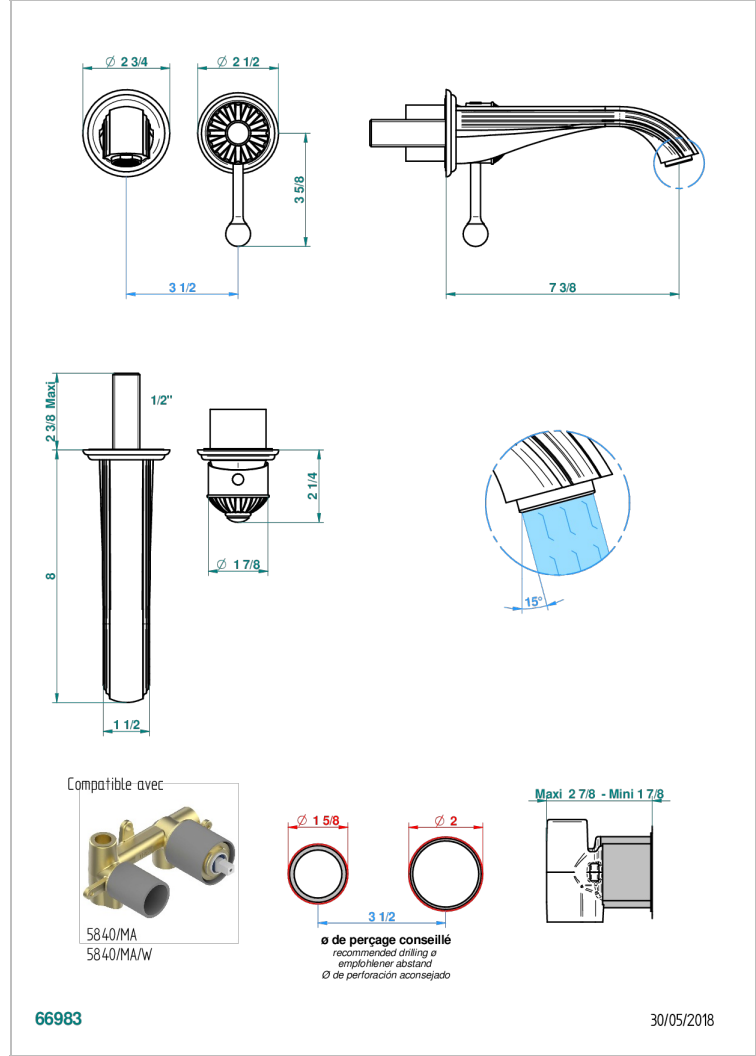

Trim only for Built-in basin mixer with spout (two x 1/2" inlets and one 1/2" outlet), without waste

### CHARACTERISTIC

- Jaipur Metal
- Trim only for Built-in basin mixer with spout (two x 1/2" inlets and one 1/2" outlet), without waste

### RELATED SKU'S

- Ref. G00-5840/MA Rough parts for concealed wall-mounted mixer with 1/2" outlet

### AVAILABLE FINITIONS

- |                              |                                   |                                  |  |  |
|------------------------------|-----------------------------------|----------------------------------|--|--|
| Antique nickel - H28         | Graphite PVD - H64                | Matt chrome - C02                | Nickel color PVD - H55                               | Soft matt gold - F31                                   |
| Black ceram - D30            | Lacquered light bronze - D01      | Matt gold - F07                  | Polished chrome (color finish) - A02                 | Umber PVD - H66  |
| Blush PVD - H62              | Matt Umber PVD - H67              | Matt gold color PVD - H53        | Polished chrome / Polished gold (color finish) - G02 | Varnished matt antique red copper (color finish) - H07 |
| Brass color PVD - H49        | Matt blush PVD - H60              | Matt graphite PVD - H65          | Polished gold (color finish) - F01                   |  |
| Brown bronze color PVD - F33 | Matt brass color PVD - H50        | Matt nickel (color finish) - C01 | Polished nickel - B01                                |  |
| Gold color PVD - H52         | Matt brown bronze color PVD - F34 | Matt nickel color PVD - H56      | Soft gold - F30                                      |  |